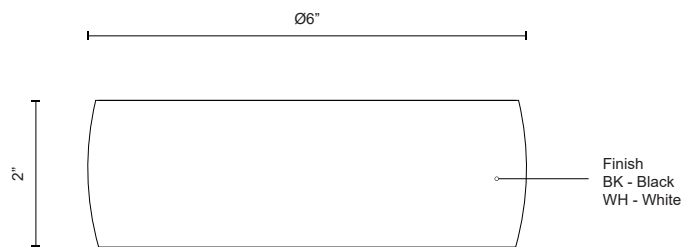

KUZCO

CANADA: 19054 28TH AVENUE - SURREY, BC V3Z 6M3
USA: 3035 E. LONE MOUNTAIN ROAD - LAS VEGAS, NV 89081

WWW.KUZCOLIGHTING.COM

© 2024 KUZCO LIGHTING. ALL RIGHTS RESERVED.

COMMENT