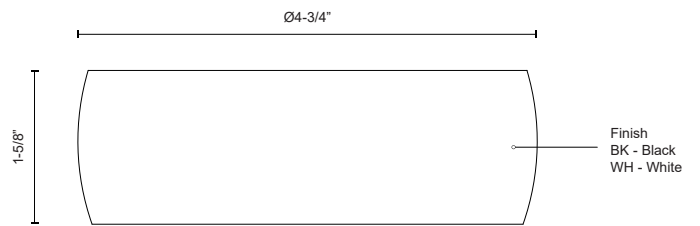

SAVILE
FM82104
FLUSH MOUNTS

PROJECT

DESCRIPTION

Savile's timeless design effortlessly complements a variety of interior styles, making it a versatile addition to your home. Available in two sleek sizes, Savile is the perfect lighting solution for hallways or kitchens, providing a seamless blend of form and function. With integrated LED technology, it delivers efficient and long-lasting illumination that brightens any room with a soft, inviting glow.

- Seamless modern fixture for any space
- Matte White or Black Finish
- Integrated LED, no need for bulbs
- Perfect for hallways, kitchens, bedrooms, and more

SPECIFICATION DETAILS

Fixture Dimensions	D4-3/4" x H1-5/8"
Light Source	AC LED Module
Wattage	9W
Total Lumens	765lm
Delivered Lumens	BK-380lm*; WH-430lm*;
Voltage	120V
Color Temperature	3000K
CRI (Ra)	90CRI
Optional Color Temps	2700K - 5000K Available, Minimum Order Quantities Apply
LED Rated Life	50,000 hours
Dimming	100% - 10%, ELV Dimmer (Not Included)
Diffuser Details	Frosted acrylic diffuser
Location	Damp
Illumination Direction	Down
CEC Title 24 JA8	Yes, JA8-2022
Material	Aluminum
Paint Finish	BK02; WH02;

* For custom options, consult factory for details.

* For warranty information, please visit www.kuzcolighting.com/warranty

KUZCO

CANADA: 19054 28TH AVENUE - SURREY, BC V3Z 6M3
USA: 3035 E. LONE MOUNTAIN ROAD - LAS VEGAS, NV 89081

WWW.KUZCOLIGHTING.COM

© 2024 KUZCO LIGHTING. ALL RIGHTS RESERVED.

COMMENT