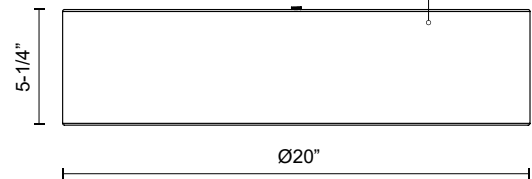

DALTON
FM7920
FLUSH MOUNT

PROJECT

SPECIFICATION DETAILS

Fixture Dimensions	D20" x H5-1/4"
Light Source	AC LED Module
Wattage	32W
Total Lumens	2380lm
Delivered Lumens	BK-1252lm; BOR-1310lm*; WOR-1650lm;
Voltage	120V
Color Temperature	3000K
CRI (Ra)	90CRI
Optional Color Temps	2700K - 5000K Available, Minimum Order Quantities Apply
LED Rated Life	50,000 hours
Dimming	100% - 10%, ELV Dimmer (Not Included)
Diffuser Details	White Acrylic Diffuser
Shade Details	Organza Shade; Textured Linen Shade;
Location	Dry
Energy Star Certified	Energy Star Compliant - Black Organza, Beige, Black, Gray, White
CEC Title 24 JA8	Yes, JA8-2022
Paint Finish	WH03

* For custom options, consult factory for details.

* For warranty information, please visit www.kuzcolighting.com/warranty

DESCRIPTION

An organza or textured linen band surrounds a concentric polymeric diffuser spreading even light from the LED source. Finely hand-tailored, the fabric shade contributes a soft sophistication to the modern interior. Applicable as a flush mount, pendant and in numerous sizes and fabric colors to suit your context.

Organza Fabric
BOR - Black Organza
WOR - White Organza

Textured Linen Fabric
BK - Black
BE - Beige
GY - Gray
WH - White

KUZCO

CANADA: 19054 28TH AVENUE - SURREY, BC V3Z 6M3
USA: 3035 E. LONE MOUNTAIN ROAD - LAS VEGAS, NV 89081

WWW.KUZCOLIGHTING.COM

© 2016 KUZCO LIGHTING. ALL RIGHTS RESERVED.

COMMENT