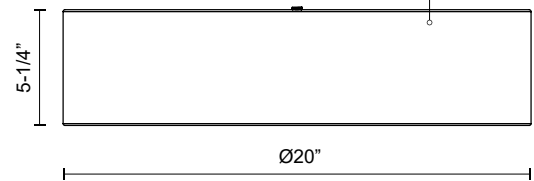

## SPECIFICATION DETAILS

<b>Fixture Dimensions</b>	D20" x H5-1/4"
<b>Light Source</b>	AC LED Module
<b>Wattage</b>	30W
<b>Total Lumens</b>	2380lm
<b>Delivered Lumens</b>	BE-1583lm; BK-1361lm; BOR-1216lm; GY-1308lm; WH-1674lm; WOR-1889lm;
<b>Voltage</b>	120V
<b>Color Temperature</b>	Selectable CCT 2700K/3000K/3500K/4000K/5000K
<b>CRI (Ra)</b>	90CRI
<b>LED Rated Life</b>	50,000 hours
<b>Dimming</b>	100% - 10%, ELV Dimmer (Not Included)
<b>Diffuser Details</b>	White Acrylic Diffuser
<b>Shade Details</b>	Organza Shade; Textured Linen Shade;
<b>Wire Length</b>	60"
<b>Location</b>	Dry
<b>Illumination Direction</b>	Downlight
<b>CEC Title 24 JA8</b>	Yes, JA8-2022
<b>Paint Finish</b>	WH03