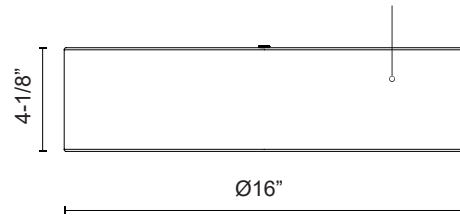

KUZCO

CANADA: 19054 28TH AVENUE - SURREY, BC V3Z 6M3
USA: 3035 E. LONE MOUNTAIN ROAD - LAS VEGAS, NV 89081

WWW.KUZCOLIGHTING.COM

© 2016 KUZCO LIGHTING. ALL RIGHTS RESERVED.

COMMENT