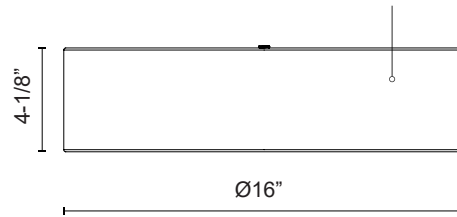

Textured Linen Fabric
 BK - Black
 BE - Beige
 GY - Gray
 WH - White

SPECIFICATION DETAILS

Fixture Dimensions	D16 x H4-1/8"
Light Source	AC LED Module
Wattage	24W
Total Lumens	2125lm
Delivered Lumens	BE-1319lm; BK-1084lm; BOR-985lm; GY-1142lm; WH-1516lm; WOR-1597lm;
Voltage	120V
Color Temperature	Selectable CCT 2700K/3000K/3500K/4000K/5000K
CRI (Ra)	90CRI
LED Rated Life	50,000 hours
Dimming	100% - 10%, ELV Dimmer (Not Included)
Diffuser Details	White Acrylic Diffuser
Shade Details	Organza Shade; Textured Linen Shade;
Wire Length	60"
Location	Dry
Illumination Direction	Downlight
CEC Title 24 JA8	Yes, JA8-2022
Paint Finish	WH03