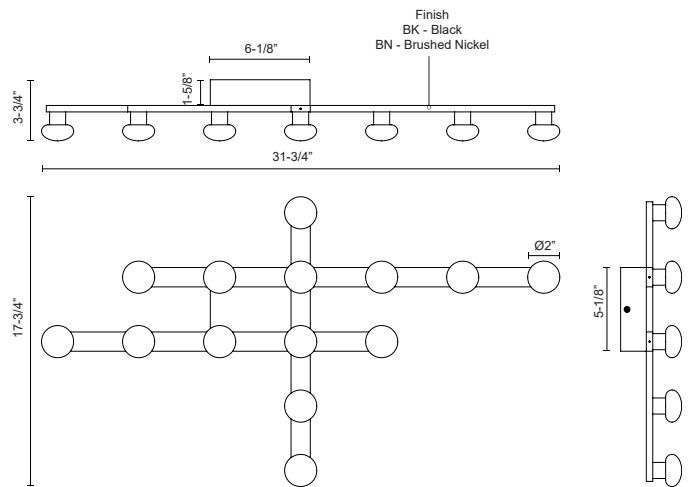

REZZ FM63432

JUNE 2022 PRODUCTS

PROJECT

SPECIFICATION DETAILS

Fixture Dimensions	L31-3/4" x W17-3/4" x H3-3/4"
Light Source	LED with DC Driver
Wattage	51W
Total Lumens	4400lm
Delivered Lumens	BK-1100lm*; BN-1250lm;
Voltage	120V
Color Temperature	3000K
CRI (Ra)	90CRI
Optional Color Temps	2700K - 5000K Available, Minimum Order Quantities Apply
LED Rated Life	50,000 hours
Dimming	100% - 10%, TRIAC or ELV Dimmer (Not Included)
Glass Details	Opal Glass
ADA Compliant	Yes
Location	Dry
Mounting Style	All Orientation; Ceiling and Wall;
CEC Title 24 JA8	Yes, JA8-2022
Canopy Dimensions	L6-1/8" x W5-1/8" x H1-5/8"
Paint Finish	BK02; BN01;

* For custom options, consult factory for details.

* For warranty information, please visit www.kuzcolighting.com/warranty

DESCRIPTION

The Rezz collection is the reimagining of the old Hollywood style we know and love. Simple, glamorous opal glass diffusers dance around a modern, minimal frame to create a totally new look. This collection is simple and stunning, great for a wide variety of design sensibilities. Available in Matte Black or Brushed Nickel accents.

KUZCO

CANADA: 19054 28TH AVENUE - SURREY, BC V3Z 6M3

USA: 3035 E. LONE MOUNTAIN ROAD - LAS VEGAS, NV 89081

WWW.KUZCOLIGHTING.COM

© 2022 KUZCO LIGHTING. ALL RIGHTS RESERVED.

COMMENT