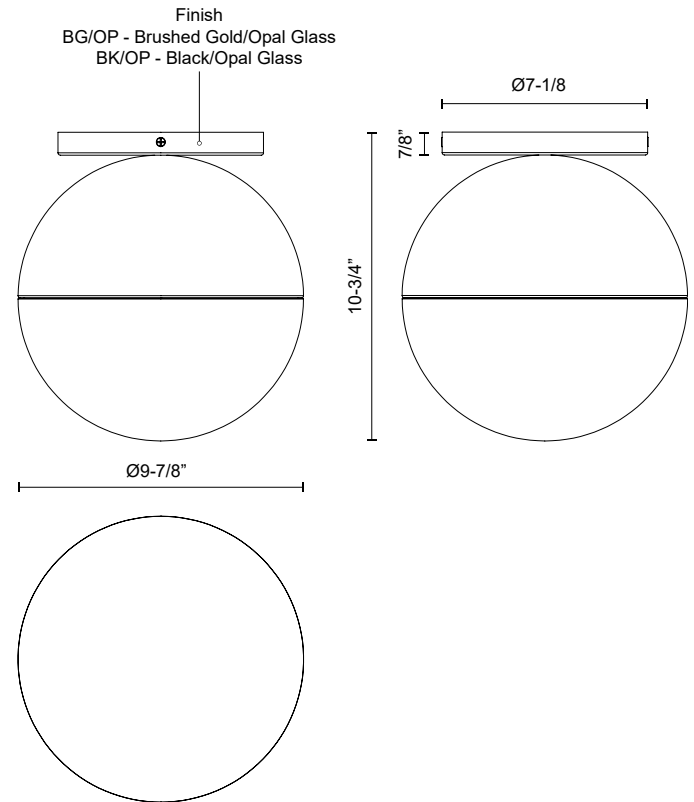

MONAE
FM58310
FLUSH MOUNT

PROJECT

SPECIFICATION DETAILS

Fixture Dimensions	D9-7/8" x H10-3/4"
Lamp Type	Incandescent, A19, Medium Base
Wattage	1 x 60W
Voltage	120V
Glass Details	Opal Glass
Location	Dry
Bulbs Included	No
Illumination Direction	Down
Canopy Dimensions	D7-1/8" x H7/8"
Paint Finish	BG01; BK02;

* For custom options, consult factory for details.
* For warranty information, please visit www.kuzcolighting.com/warranty

DESCRIPTION

One of our best-selling designs is the retro-style Monae Collection. These decadent orb-shaped lamps are available in a striking black or dazzling brushed gold finish that plays well with modern and retro décor. Available in three different-sized pendants with 120" cables or a luxurious flush mount option.

KUZCO

CANADA: 19054 28TH AVENUE - SURREY, BC V3Z 6M3
USA: 3035 E. LONE MOUNTAIN ROAD - LAS VEGAS, NV 89081

WWW.KUZCOLIGHTING.COM

© 2023 KUZCO LIGHTING. ALL RIGHTS RESERVED.

COMMENT