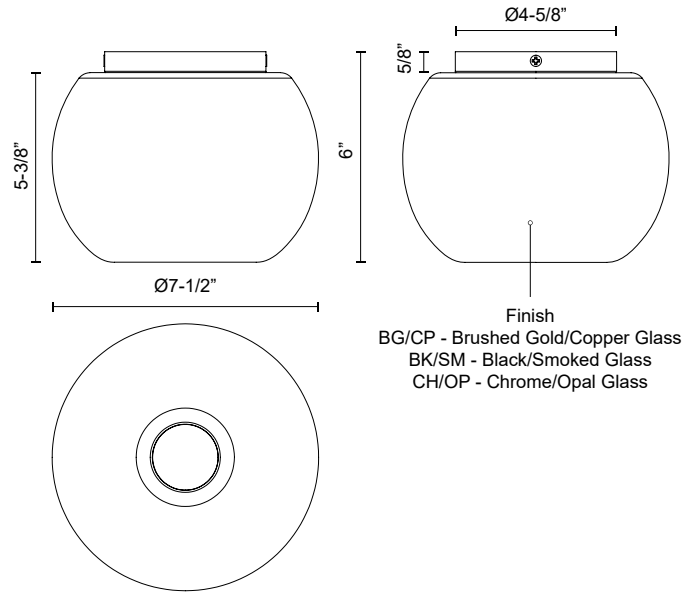

SAMAR
FM57508
FLUSH MOUNT

PROJECT

SPECIFICATION DETAILS

Fixture Dimensions	D7-1/2" x H6"
Lamp Type	Incandescent, A15, Medium Base
Wattage	1 x 60W
Voltage	120V
Glass Details	Transition Copper Glass, Transition Smoked Glass or Transition Opal Glass
Location	Dry
Bulbs Included	No
Illumination Direction	Down
Canopy Dimensions	D4-5/8" x H5/8"
Paint Finish	BG01; BK01; CH01;

* For custom options, consult factory for details.

* For warranty information, please visit www.kuzcolighting.com/warranty

DESCRIPTION

The stunning blown glass shades of the Samar Collection make wonderfully versatile statement pieces or subtle lighting options. The three ombre finishes are gorgeous specimens available in various hanging options that help create a dynamic space through lighting and tone. Each glass finish has three fixture finishes that help create an exciting piece for a unique space in your home.

KUZCO

CANADA: 19054 28TH AVENUE - SURREY, BC V3Z 6M3
USA: 3035 E. LONE MOUNTAIN ROAD - LAS VEGAS, NV 89081

WWW.KUZCOLIGHTING.COM

© 2023 KUZCO LIGHTING. ALL RIGHTS RESERVED.

COMMENT