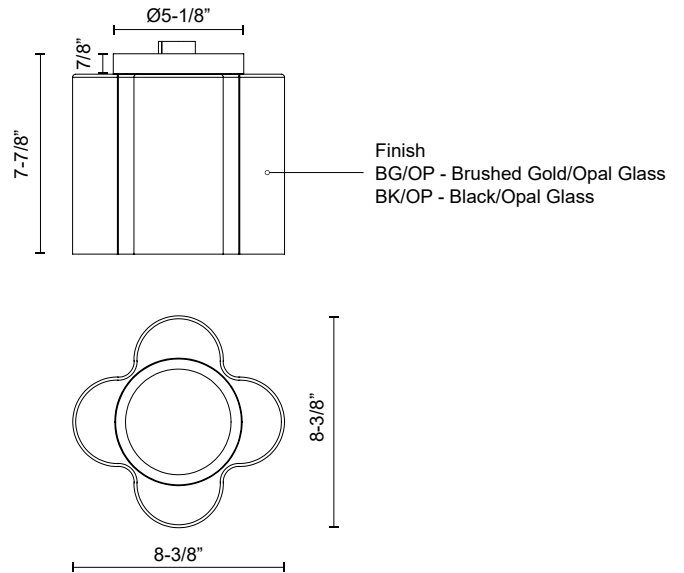

CLOVER
FM54809
 FLUSH MOUNT

PROJECT

FM54809-BK/OP
 Black/Opal Glass

FM54809-BG/OP
 Brushed Gold/Opal
 Glass

SPECIFICATION DETAILS

Fixture Dimensions	D8-3/8" x H7-7/8"
Light Source	DC LED WITH DRIVER
Wattage	13W
Total Lumens	1360lm
Delivered Lumens	998lm
Voltage	120V
Color Temperature	3000K
CRI (Ra)	90CRI
Optional Color Temps	2700K - 5000K Available, Minimum Order Quantities Apply
LED Rated Life	50,000 hours
Dimming	100% - 10%, TRIAC or ELV Dimmer (Not Included)
Glass Details	Opal Glass
Location	Damp
Illumination Direction	Down
CEC Title 24 JA8	Yes, JA8-2022
Canopy Dimensions	D5-1/8" x H7/8"
Paint Finish	BG01; BK02;

* For custom options, consult factory for details.

* For warranty information, please visit www.kuzcolighting.com/warranty

DESCRIPTION

The Clover Collection was designed to stand out from the crowd. The unique curvature of the clover-shaped shade adds personality and movement to a room without taking up a ton of space. These captivating pieces can be showcased on their own or used to make a powerful statement piece.