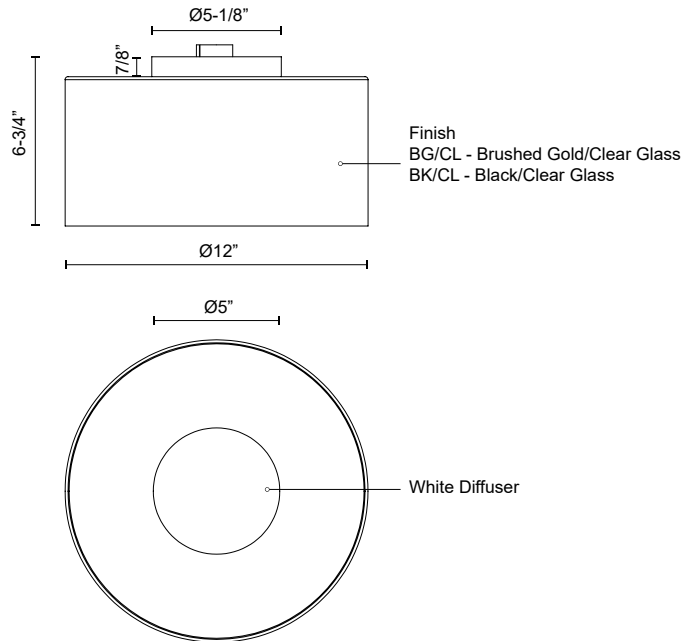

BIRCH
FM53512
FLUSH MOUNT

PROJECT

SPECIFICATION DETAILS

Fixture Dimensions	D12" x H6-3/4"
Light Source	DC LED WITH DRIVER
Wattage	13W
Total Lumens	1360lm
Delivered Lumens	1235lm
Voltage	120V
Color Temperature	3000K
CRI (Ra)	90CRI
Optional Color Temps	2700K - 5000K Available, Minimum Order Quantities Apply
LED Rated Life	50,000 hours
Dimming	100% - 10%, TRIAC or ELV Dimmer (Not Included)
Diffuser Details	White Diffuser (interior)
Glass Details	Clear Glass (exterior)
Location	Damp
Illumination Direction	Down
CEC Title 24 JA8	Yes, JA8-2022
Canopy Dimensions	D5-1/8" x H7/8"
Paint Finish	BG01; BK02;

* For custom options, consult factory for details.

* For warranty information, please visit www.kuzcolighting.com/warranty

DESCRIPTION

If warm candlelight is what you're after, look no further than the Birch Collection. Clear glass cylinders with frosted glass diffusers give the distinguished look of soft, lit candles for a clean, romantic feel that plays well in various spaces. Available in Brushed Gold or Powder-Coated Black

KUZCO

CANADA: 19054 28TH AVENUE - SURREY, BC V3Z 6M3
USA: 3035 E. LONE MOUNTAIN ROAD - LAS VEGAS, NV 89081

WWW.KUZCOLIGHTING.COM

© 2023 KUZCO LIGHTING. ALL RIGHTS RESERVED.

COMMENT