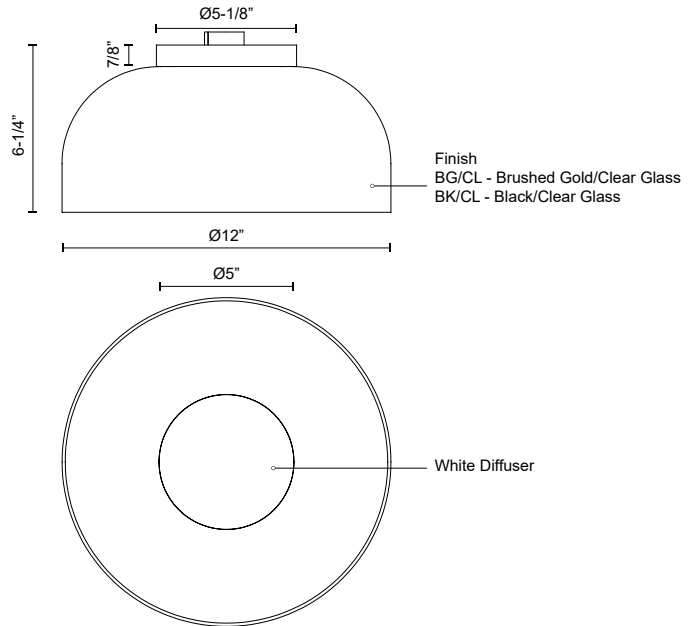

CEDAR
FM52512
 FLUSH MOUNT

PROJECT

FM52512-BG/CL
 Brushed Gold/Clear

FM52512-BK/CL
 Black/Clear

SPECIFICATION DETAILS

Fixture Dimensions	D12" x H6-1/4"
Light Source	DC LED WITH DRIVER
Wattage	13W
Total Lumens	1360lm
Delivered Lumens	1036lm
Voltage	120V
Color Temperature	3000K
CRI (Ra)	90CRI
Optional Color Temps	2700K - 5000K Available, Minimum Order Quantities Apply
LED Rated Life	50,000 hours
Dimming	100% - 10%, TRIAC or ELV Dimmer (Not Included)
Diffuser Details	White Diffuser (interior)
Glass Details	Clear Glass (exterior)
Location	Damp
CEC Title 24 JA8	Yes, JA8-2022
Illumination Direction	Down
Canopy Dimensions	D5-1/8" x H7/8"
Paint Finish	BG01; BK02;

* For custom options, consult factory for details.

* For warranty information, please visit www.kuzcolighting.com/warranty

DESCRIPTION

The charming Cedar Collection is filled with whimsical frosted glass diffusers resting inside clear glass shades. This versatile family includes a variety of different mounting options that can be mounted up, down, horizontally, or vertically. The metal base details offer a nice rigidity that complements the soft curves found on the rest of the piece and are available in two finishes.