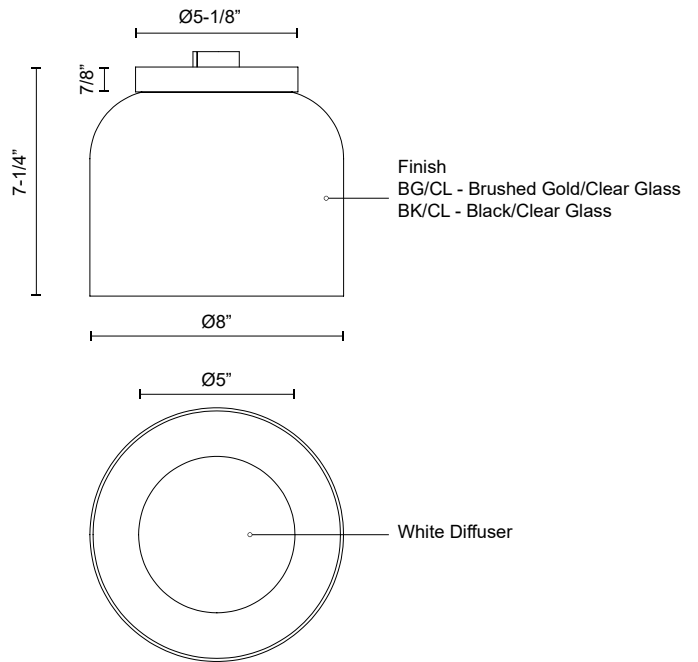

CEDAR
FM52508
 FLUSH MOUNT

PROJECT

FM52508-BG/CL
 Brushed Gold/Clear

FM52508-BK/CL
 Black/Clear

SPECIFICATION DETAILS

Fixture Dimensions	D8" x H7-1/4"
Light Source	DC LED WITH DRIVER
Wattage	13W
Total Lumens	1360lm
Delivered Lumens	993lm
Voltage	120V
Color Temperature	3000K
CRI (Ra)	90CRI
Optional Color Temps	2700K - 5000K Available, Minimum Order Quantities Apply
LED Rated Life	50,000 hours
Dimming	100% - 10%, TRIAC or ELV Dimmer (Not Included)
Diffuser Details	White Diffuser (interior)
Glass Details	Clear Glass (exterior)
Location	Damp
CEC Title 24 JA8	Yes, JA8-2022
Illumination Direction	Down
Canopy Dimensions	D5-1/8" x H7/8"
Paint Finish	BG01; BK02;

* For custom options, consult factory for details.

* For warranty information, please visit www.kuzcolighting.com/warranty

DESCRIPTION

The charming Cedar Collection is filled with whimsical frosted glass diffusers resting inside clear glass shades. This versatile family includes a variety of different mounting options that can be mounted up, down, horizontally, or vertically. The metal base details offer a nice rigidity that complements the soft curves found on the rest of the piece and are available in two finishes.