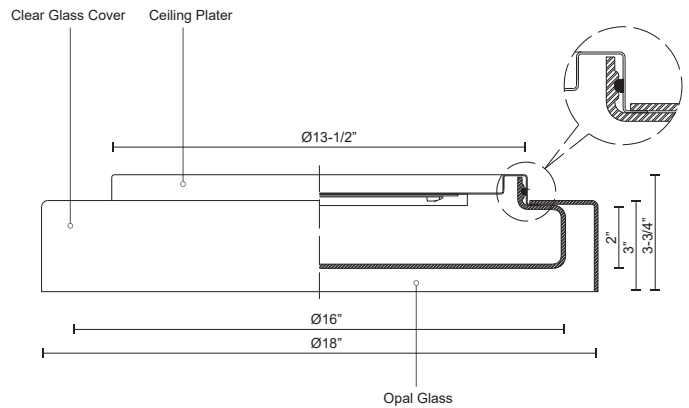

ASTON
FM48618-5CCT
FLUSH MOUNT

PROJECT

DESCRIPTION

Clear round aesthetic glass. Opal glass cylindrical diffuser. Powder-coated white steel ceiling plate. Down light. Custom options available.

SPECIFICATION DETAILS

Fixture Dimensions	D18" x H3-3/4"
Light Source	AC LED Module
Wattage	30W
Total Lumens	2880lm
Delivered Lumens	1390lm*
Voltage	120V
Color Temperature	Selectable CCT 2700K/3000K/3500K/4000K/5000K
CRI (Ra)	90CRI
LED Rated Life	50,000 hours
Dimming	100% - 10%, ELV Dimmer (Not Included)
Shade Details	Clear Glass Shade
Glass Details	Opal Glass
Location	Dry
Illumination Direction	Downlight
Mounting Style	All Orientation; Ceiling and Wall;
CEC Title 24 JA8	Yes, JA8-2022
Paint Finish	WH01
Finish Option(s)	Clear

* For custom options, consult factory for details.
* For warranty information, please visit www.kuzcolighting.com/warranty

KUZCO

CANADA: 19054 28TH AVENUE - SURREY, BC V3Z 6M3
USA: 3035 E. LONE MOUNTAIN ROAD - LAS VEGAS, NV 89081

WWW.KUZCOLIGHTING.COM

© 2019 KUZCO LIGHTING. ALL RIGHTS RESERVED.

COMMENT