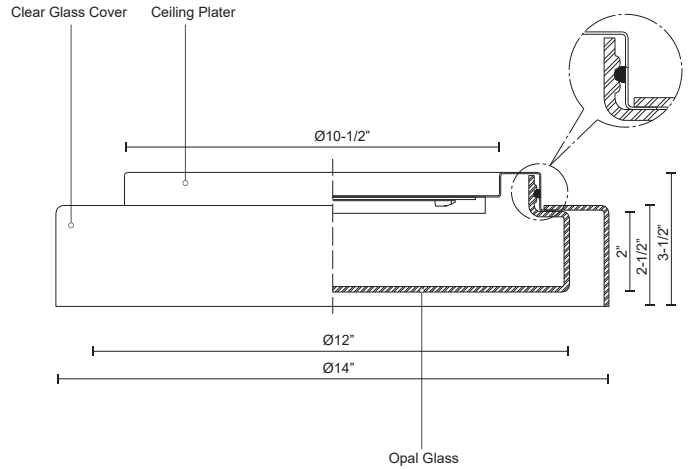

ASTON
FM48614-5CCT
FLUSH MOUNT

PROJECT

DESCRIPTION

Clear round aesthetic glass. Opal glass cylindrical diffuser. Powder-coated white steel ceiling plate. Down light. Custom options available.

SPECIFICATION DETAILS

Fixture Dimensions	D14" x H3-1/2"
Light Source	AC LED Module
Wattage	24W
Total Lumens	2160lm
Delivered Lumens	1436lm
Voltage	120V
Color Temperature	Selectable CCT 2700K/3000K/3500K/4000K/5000K
CRI (Ra)	90CRI
LED Rated Life	50,000 hours
Dimming	100% - 10%, ELV Dimmer (Not Included)
Shade Details	Clear Glass Shade
Glass Details	Opal Glass
Location	Dry
Illumination Direction	Downlight
Mounting Style	All Orientation; Ceiling and Wall;
CEC Title 24 JA8	Yes, JA8-2022
Paint Finish	WH01
Finish Option(s)	Clear

* For custom options, consult factory for details.
* For warranty information, please visit www.kuzcolighting.com/warranty

KUZCO

CANADA: 19054 28TH AVENUE - SURREY, BC V3Z 6M3
USA: 3035 E. LONE MOUNTAIN ROAD - LAS VEGAS, NV 89081

WWW.KUZCOLIGHTING.COM

© 2019 KUZCO LIGHTING. ALL RIGHTS RESERVED.

COMMENT