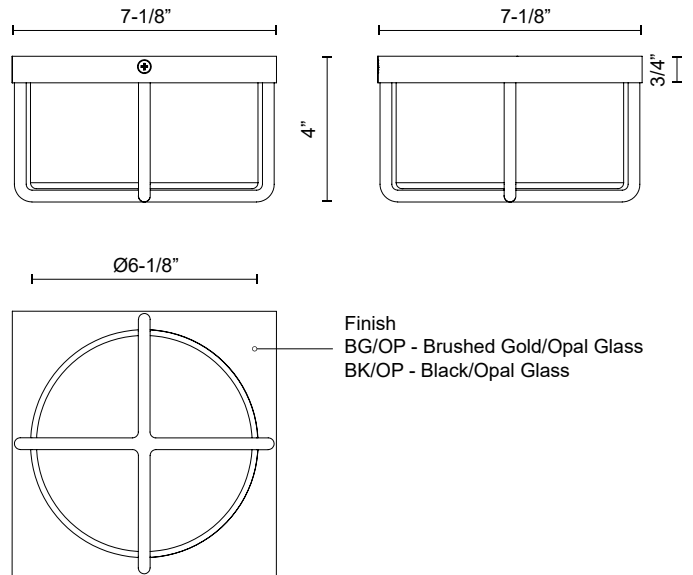

**REGALO
FM45907
FLUSH MOUNT**

PROJECT

FM45907-BG/OP
Brushed Gold/Opal
Glass

FM45907-BK/OP
Black/Opal Glass

SPECIFICATION DETAILS

Fixture Dimensions	L7-1/8" x W7-1/8" x H4"
Light Source	AC LED Module
Wattage	13W
Total Lumens	1020lm
Delivered Lumens	BG/OP-728lm; BK/OP-690lm;
Voltage	120V
Color Temperature	3000K
CRI (Ra)	90CRI
Optional Color Temps	2700K - 5000K Available, Minimum Order Quantities Apply
LED Rated Life	50,000 hours
Dimming	100% - 10%, ELV Dimmer (Not Included)
Glass Details	Opal Glass
Location	Dry
Illumination Direction	Down
CEC Title 24 JA8	Yes, JA8-2022
Paint Finish	BG01; BK01;

* For custom options, consult factory for details.

* For warranty information, please visit www.kuzcolighting.com/warranty

DESCRIPTION

The Regalo Collection is all about simple lighting with an elevated design. Cake-like opal glass diffusers are wrapped like presents with sculptural metal details tied to your choice of Powder-Coated Black or Brushed Gold finishes. Available in 7-inch and 10-inch size options to fit your style and lighting demands.