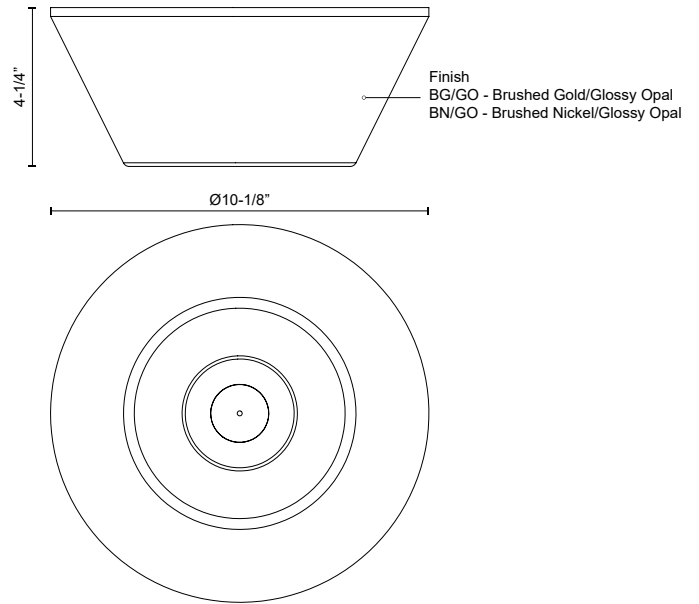

HOLT
FM45710
 FLUSH MOUNT

PROJECT

FM45710-BG/GO
 Brushed
 Gold/Glossy Opal
 Glass

FM45710-BN/GO
 Brushed
 Nickel/Glossy Opal
 Glass

SPECIFICATION DETAILS

Fixture Dimensions	D10-1/8" x H4-1/4"
Light Source	AC LED Module
Wattage	16W
Total Lumens	1275lm
Delivered Lumens	BG/GO-687lm; BN/GO-694lm;
Voltage	120V
Color Temperature	3000K
CRI (Ra)	90CRI
Optional Color Temps	2700K - 5000K Available, Minimum Order Quantities Apply
LED Rated Life	50,000 hours
Dimming	100% - 10%, ELV Dimmer (Not Included)
Glass Details	Glossy Opal Glass
Location	Dry
Illumination Direction	Down
Mounting Style	Ceiling/Wall
CEC Title 24 JA8	Yes, JA8-2022
Paint Finish	BG01; BN01;

* For custom options, consult factory for details.

* For warranty information, please visit www.kuzcolighting.com/warranty

DESCRIPTION

The dramatic spiked pyramid detail of the Holt Collection gives it an edgy sophistication that isn't found in other vanity-style lighting options. Each circular opal glass diffuser is topped with brushed gold or black pyramids that draw your eyes to the center of the fixture. Whether you're looking for a unique style or an alternative edge, the Holt family is the direction to go.