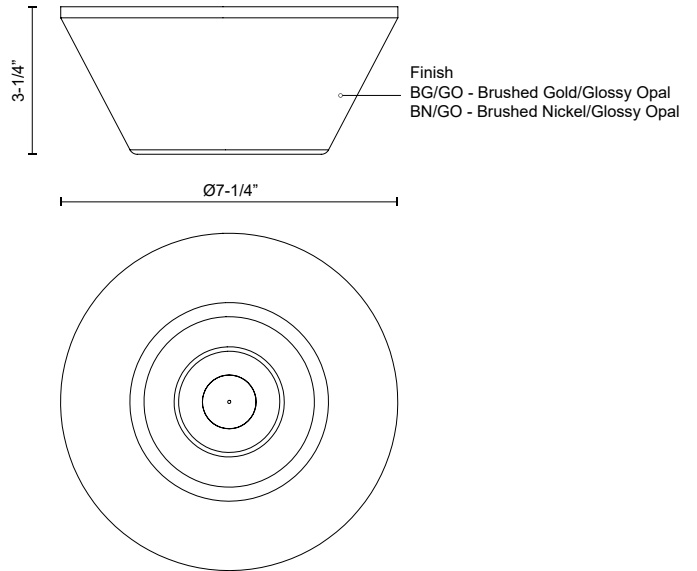

HOLT
FM45707
FLUSH MOUNT

PROJECT

FM45707-BN/GO
Brushed
Nickel/Glossy Opal
Glass

FM45707-BG/GO
Brushed
Gold/Glossy Opal
Glass

SPECIFICATION DETAILS

Fixture Dimensions	D7-1/4" x H3-1/4"
Light Source	AC LED Module
Wattage	13W
Total Lumens	1020lm
Delivered Lumens	BG/GO-574lm; BN/GO-584lm;
Voltage	120V
Color Temperature	3000K
CRI (Ra)	90CRI
Optional Color Temps	2700K - 5000K Available, Minimum Order Quantities Apply
LED Rated Life	50,000 hours
Dimming	100% - 10%, ELV Dimmer (Not Included)
Glass Details	Glossy Opal Glass
Location	Dry
Illumination Direction	Down
Mounting Style	Ceiling/Wall
CEC Title 24 JA8	Yes, JA8-2022
Paint Finish	BG01; BN01;

* For custom options, consult factory for details.

* For warranty information, please visit www.kuzcolighting.com/warranty

DESCRIPTION

The dramatic spiked pyramid detail of the Holt Collection gives it an edgy sophistication that isn't found in other vanity-style lighting options. Each circular opal glass diffuser is topped with brushed gold or black pyramids that draw your eyes to the center of the fixture. Whether you're looking for a unique style or an alternative edge, the Holt family is the direction to go.