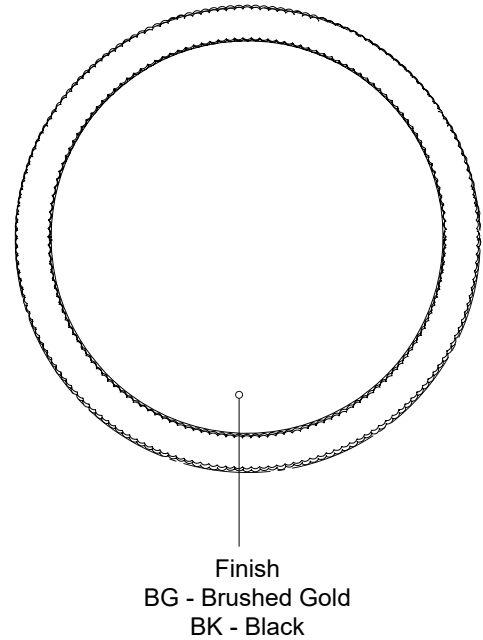

CALIX
FM45316
 FLUSH MOUNT

PROJECT

FM45316-BG
Brushed Gold

FM45316-BK
Black

SPECIFICATION DETAILS

Fixture Dimensions	D15-3/4" x H3-1/4"
Light Source	LED with DC Driver
Wattage	28W
Total Lumens	2380lm
Delivered Lumens	BG-1986lm (@3000K) 2178lm (@3500K) 2091lm (@4000K); BK-1786lm (@3000K) 1967lm (@3500K) 1885lm (@4000K);
Voltage	120V
Color Temperature	Selectable CCT 3000K/3500K/4000K/
CRI (Ra)	90CRI
LED Rated Life	50,000 hours
Dimming	100% - 10%, TRIAC or ELV Dimmer (Not Included)
Diffuser Details	White Acrylic (interior)
Glass Details	Clear Ribbed PC (Exterior)
Location	Dry
Illumination Direction	Down
Canopy Dimensions	D13-7/8" x H1-1/4"
CEC Title 24 JA8	Yes, JA8-2022
Paint Finish	BG01; BK02;

* For custom options, consult factory for details.

* For warranty information, please visit www.kuzcolighting.com/warranty

DESCRIPTION

The Calix Collection was created for those who like to be in control. Each flush mount has an integrated internal switch that allows complete control between three different color temperatures. That way, you can easily transition from cool working light to a warm, welcoming glow for entertaining or relaxing. The unique ribbed polycarbonate diffuser gives the piece depth and allure that blends well with all modern décor. Available in Brushed Gold and Powder-Coated Black.