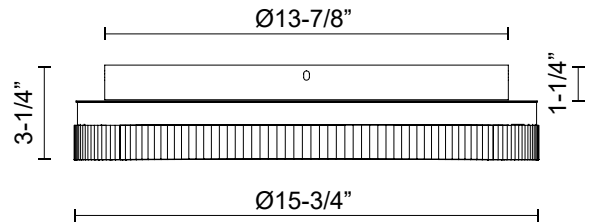

CALIX
FM45316
FLUSH MOUNT

PROJECT

SPECIFICATION DETAILS

Fixture Dimensions	D15-3/4" x H3-1/4"
Light Source	LED with DC Driver
Wattage	28W
Total Lumens	2380lm
Delivered Lumens	BG-1986lm (@3000K) | 2178lm (@3500K) | 2091lm (@4000K); BK-1786lm (@3000K) | 1967lm (@3500K) | 1885lm (@4000K);
Voltage	120V
Color Temperature	Selectable CCT 3000K/3500K/4000K/
CRI (Ra)	90CRI
LED Rated Life	50,000 hours
Dimming	100% - 10%, TRIAC or ELV Dimmer (Not Included)
Diffuser Details	White Acrylic (interior)
Glass Details	Clear Ribbed PC (Exterior)
Location	Dry
Illumination Direction	Down
Canopy Dimensions	D13-7/8" x H1-1/4"
CEC Title 24 JA8	Yes, JA8-2022
Paint Finish	BG01; BK02;

* For custom options, consult factory for details.

* For warranty information, please visit www.kuzcolighting.com/warranty

DESCRIPTION

The Calix Collection was created for those who like to be in control. Each flush mount has an integrated internal switch that allows complete control between three different color temperatures. That way, you can easily transition from cool working light to a warm, welcoming glow for entertaining or relaxing. The unique ribbed polycarbonate diffuser gives the piece depth and allure that blends well with all modern décor. Available in Brushed Gold and Powder-Coated Black.

KUZCO

CANADA: 19054 28TH AVENUE - SURREY, BC V3Z 6M3
USA: 3035 E. LONE MOUNTAIN ROAD - LAS VEGAS, NV 89081

WWW.KUZCOLIGHTING.COM

© 2023 KUZCO LIGHTING. ALL RIGHTS RESERVED.

COMMENT