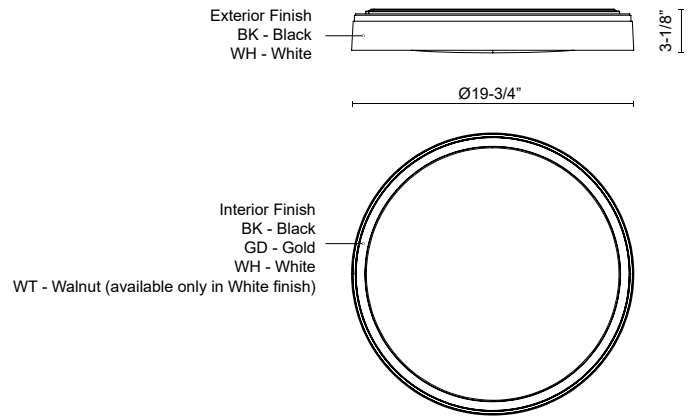

ESSEX
FM43920-5CCT
 FLUSH MOUNT

PROJECT

FM43920-BK/WH-5CCT Black/White
 FM43920-WH/GD-5CCT White/Gold
 FM43920-WH/WT-5CCT White/Walnut
 FM43920-WH/BK-5CCT White/Black
 FM43920-BK/GD-5CCT Black/Gold

SPECIFICATION DETAILS

Fixture Dimensions	D19-3/4" x H3-1/8"
Light Source	AC LED Module
Wattage	42W
Total Lumens	3565lm
Delivered Lumens	BK/GD-1685lm*; BK/WH-1690lm*; BK/WT-1450lm*; WH/GD-1685lm*; WH/WT-1450lm*;
Voltage	120V
Color Temperature	Selectable CCT 2700K/3000K/3500K/4000K/5000K
CRI (Ra)	90CRI
LED Rated Life	50,000 hours
Dimming	100% - 10%, ELV Dimmer (Not Included)
Diffuser Details	Frosted acrylic diffuser
Location	Dry
Illumination Direction	Downlight
Mounting Style	All Orientation; Ceiling and Wall;
CEC Title 24 JA8	Yes, JA8-2022
Paint Finish	BK01; GD01; WH01; WT01;

* For custom options, consult factory for details.

* For warranty information, please visit www.kuzcolighting.com/warranty

DESCRIPTION

The Essex Collection brings modern, clean lines to a decorative level. This flush mount collection features a clean frame, available in a combination of Black, Gold, White and Walnut pattern, and a light gap at the top of each fixture to emit decorative up lighting on any ceiling. This fixture is the perfect decorative flush mount for any style design that is looking for an elevated, sleek piece.