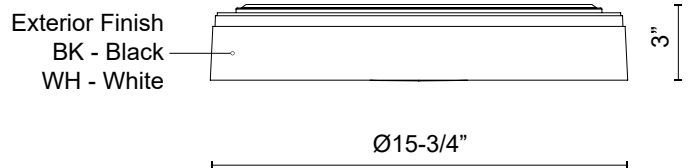

SPECIFICATION DETAILS

Fixture Dimensions	D15-3/4" x H3"
Light Source	AC LED Module
Wattage	30W
Total Lumens	2550lm
Delivered Lumens	BK/GD-1060lm*; BK/WH-1040lm*; BK/WT-1035lm*; WH/GD-1060lm*; WH/WT-1035lm*;
Voltage	120V
Color Temperature	Selectable CCT 2700K/3000K/3500K/4000K/5000K
CRI (Ra)	90CRI
LED Rated Life	50,000 hours
Dimming	100% - 10%, ELV Dimmer (Not Included)
Diffuser Details	Frosted acrylic diffuser
Location	Dry
Illumination Direction	Downlight
Mounting Style	All Orientation; Ceiling and Wall;
CEC Title 24 JA8	Yes, JA8-2022
Paint Finish	BK01; GD01; WH01; WT01;

* For custom options, consult factory for details.

* For warranty information, please visit www.kuzcolighting.com/warranty

DESCRIPTION

The Essex Collection brings modern, clean lines to a decorative level. This flush mount collection features a clean frame, available in a combination of Black, Gold, White and Walnut pattern, and a light gap at the top of each fixture to emit decorative up lighting on any ceiling. This fixture is the perfect decorative flush mount for any style design that is looking for an elevated, sleek piece.