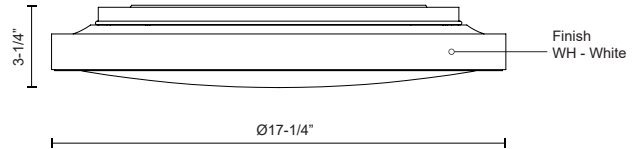

BRUNSWICK FM43518-5CCT

FLUSH MOUNT

PROJECT

SPECIFICATION DETAILS

Fixture Dimensions	D17-1/4" x H3-1/4"
Light Source	AC LED Module
Wattage	30W
Total Lumens	2550lm
Delivered Lumens	WH-1647lm
Voltage	120V
Color Temperature	Selectable CCT 2700K/3000K/3500K/4000K/5000K
CRI (Ra)	90CRI
LED Rated Life	50,000 hours
Dimming	100% - 10%, ELV Dimmer (Not Included)
Diffuser Details	Frosted acrylic diffuser
Location	Dry
Illumination Direction	Downlight
Mounting Style	All Orientation; Ceiling and Wall;
CEC Title 24 JA8	Yes, JA8-2022
Paint Finish	WH01

* For custom options, consult factory for details.

* For warranty information, please visit www.kuzcolighting.com/warranty

DESCRIPTION

Circular steel base with polymeric body, frosted acrylic lens, glossy body and matte painted base

KUZCO

CANADA: 19054 28TH AVENUE - SURREY, BC V3Z 6M3

USA: 3035 E. LONE MOUNTAIN ROAD - LAS VEGAS, NV 89081

WWW.KUZCOLIGHTING.COM

© 2020 KUZCO LIGHTING. ALL RIGHTS RESERVED.

COMMENT