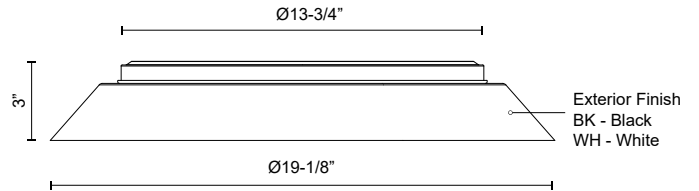

JASPER
FM43419-5CCT
FLUSH MOUNT

PROJECT

SPECIFICATION DETAILS

Fixture Dimensions	D19-1/8" x H3"
Light Source	AC LED Module
Wattage	30W
Total Lumens	2550lm
Delivered Lumens	1594lm
Voltage	120V
Color Temperature	Selectable CCT 2700K/3000K/3500K/4000K/5000K
CRI (Ra)	90CRI
LED Rated Life	50,000 hours
Dimming	100% - 10%, ELV Dimmer (Not Included)
Diffuser Details	Frosted acrylic diffuser
Location	Dry
Illumination Direction	Downlight
Mounting Style	All Orientation; Ceiling and Wall;
CEC Title 24 JA8	Yes, JA8-2022
Paint Finish	GD01; WH01;

* For custom options, consult factory for details.

* For warranty information, please visit www.kuzcolighting.com/warranty

DESCRIPTION

Designed to be decorative in any space, the oversized metallic frames, available in white and gold or black and gold, add artistic flair to its sleek design

KUZCO

CANADA: 19054 28TH AVENUE - SURREY, BC V3Z 6M3
USA: 3035 E. LONE MOUNTAIN ROAD - LAS VEGAS, NV 89081

WWW.KUZCOLIGHTING.COM

© 2021 KUZCO LIGHTING. ALL RIGHTS RESERVED.

COMMENT