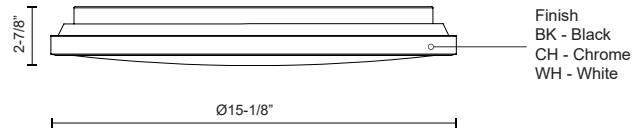

BROOK
FM43315
 FLUSH MOUNT

PROJECT

FM43315-WH
White

FM43315-BK
Black

FM43315-CH
Chrome

SPECIFICATION DETAILS

Fixture Dimensions	D15-1/8" x H2-7/8"
Light Source	AC LED Module
Wattage	32W
Total Lumens	2550lm
Delivered Lumens	CH-1540lm
Voltage	120V
Color Temperature	3000K
CRI (Ra)	90CRI
Optional Color Temps	2700K - 5000K Available, Minimum Order Quantities Apply
LED Rated Life	50,000 hours
Dimming	100% - 10%, ELV Dimmer (Not Included)
Diffuser Details	Frosted acrylic diffuser
Location	Dry
Mounting Style	All Orientation; Ceiling and Wall;
CEC Title 24 JA8	Yes, JA8-2022
Energy Star Certified	CH - Energy Star Compliant
Paint Finish	BK01; CH01; WH01;

* For custom options, consult factory for details.

* For warranty information, please visit www.kuzcolighting.com/warranty

DESCRIPTION

Circular steel base with polymeric body, frosted acrylic lens. Available in chrome, black or white finish.