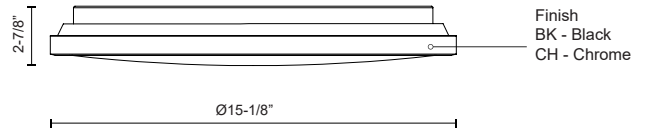

## SPECIFICATION DETAILS

<b>Fixture Dimensions</b>	D15-1/8" x H2-7/8"
<b>Light Source</b>	AC LED Module
<b>Wattage</b>	30W
<b>Total Lumens</b>	2550lm
<b>Delivered Lumens</b>	BK-1463lm; CH-1476lm;
<b>Voltage</b>	120V
<b>Color Temperature</b>	Selectable CCT 2700K/3000K/3500K/4000K/5000K
<b>CRI (Ra)</b>	90CRI
<b>LED Rated Life</b>	50,000 hours
<b>Dimming</b>	100% - 10%, ELV Dimmer (Not Included)
<b>Diffuser Details</b>	Frosted acrylic diffuser
<b>Location</b>	Dry
<b>Illumination Direction</b>	Downlight
<b>Mounting Style</b>	All Orientation; Ceiling and Wall;
<b>CEC Title 24 JA8</b>	Yes, JA8-2022
<b>Paint Finish</b>	BK01; CH01;

## DESCRIPTION

Circular steel base with polymeric body, frosted acrylic lens. Available in chrome or black finish.