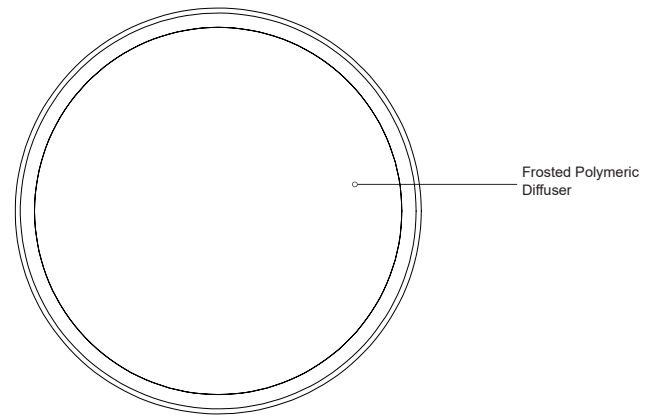

## SPECIFICATION DETAILS

<b>Fixture Dimensions</b>	D15-1/8" x H2-7/8"
<b>Light Source</b>	AC LED Module
<b>Wattage</b>	30W
<b>Total Lumens</b>	2550lm
<b>Delivered Lumens</b>	BK-1463lm; CH-1476lm;
<b>Voltage</b>	120V
<b>Color Temperature</b>	Selectable CCT 2700K/3000K/3500K/4000K/5000K
<b>CRI (Ra)</b>	90CRI
<b>LED Rated Life</b>	50,000 hours
<b>Dimming</b>	100% - 10%, ELV Dimmer (Not Included)
<b>Diffuser Details</b>	Frosted acrylic diffuser
<b>Location</b>	Dry
<b>Illumination Direction</b>	Downlight
<b>Mounting Style</b>	All Orientation; Ceiling and Wall;
<b>CEC Title 24 JA8</b>	Yes, JA8-2022
<b>Paint Finish</b>	BK01; CH01;

## DESCRIPTION

Circular steel base with polymeric body, frosted acrylic lens. Available in chrome or black finish.