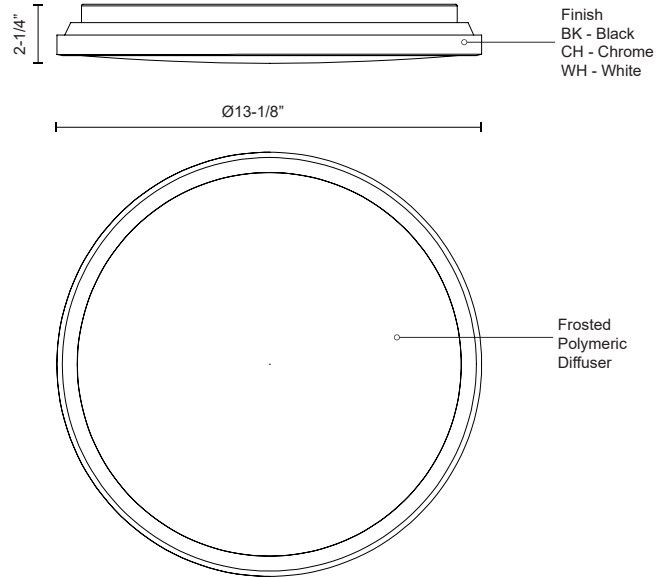

**BROOK**  
**FM43313**  
 FLUSH MOUNT

PROJECT

FM43313-CH  
 Chrome

FM43313-BK  
 Black

FM43313-WH  
 White

**SPECIFICATION DETAILS**

<b>Fixture Dimensions</b>	D13-1/8" x H2-1/4"
<b>Light Source</b>	AC LED Module
<b>Wattage</b>	26W
<b>Total Lumens</b>	2040lm
<b>Delivered Lumens</b>	CH-1330lm
<b>Voltage</b>	120V
<b>Color Temperature</b>	3000K
<b>CRI (Ra)</b>	90CRI
<b>Optional Color Temps</b>	2700K - 5000K Available, Minimum Order Quantities Apply
<b>LED Rated Life</b>	50,000 hours
<b>Dimming</b>	100% - 10%, ELV Dimmer (Not Included)
<b>Diffuser Details</b>	Frosted acrylic diffuser
<b>Location</b>	Dry
<b>Mounting Style</b>	All Orientation; Ceiling and Wall;
<b>CEC Title 24 JA8</b>	Yes, JA8-2022
<b>Energy Star Certified</b>	CH - Energy Star Compliant
<b>Paint Finish</b>	BK01; CH01; WH01;

\* For custom options, consult factory for details.

\* For warranty information, please visit [www.kuzcolighting.com/warranty](http://www.kuzcolighting.com/warranty)

**DESCRIPTION**

Circular steel base with polymeric body, frosted acrylic lens. Available in chrome, black or white finish.