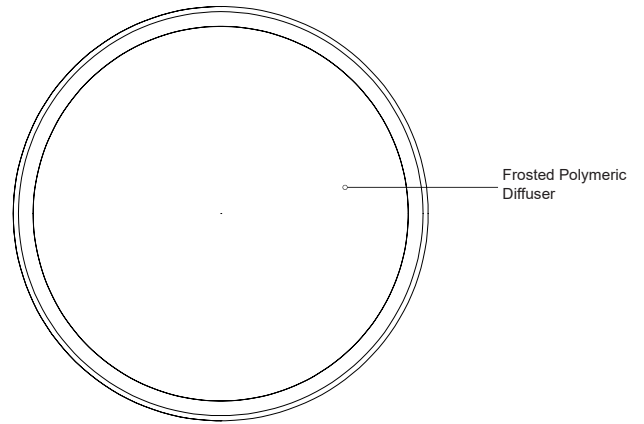

BROOK
FM43313-5CCT
 FLUSH MOUNT

PROJECT

FM43313-BK-5CCT
Black

FM43313-CH-5CCT
Chrome

DESCRIPTION

Circular steel base with polymeric body, frosted acrylic lens. Available in chrome or black finish.

SPECIFICATION DETAILS

Fixture Dimensions	D13-1/8" x H2-1/4"
Light Source	AC LED Module
Wattage	24W
Total Lumens	2040lm
Delivered Lumens	1260lm*
Voltage	120V
Color Temperature	Selectable CCT 2700K/3000K/3500K/4000K/5000K
CRI (Ra)	90CRI
LED Rated Life	50,000 hours
Dimming	100% - 10%, ELV Dimmer (Not Included)
Diffuser Details	Frosted acrylic diffuser
Location	Dry
Illumination Direction	Downlight
Mounting Style	All Orientation; Ceiling and Wall;
CEC Title 24 JA8	Yes, JA8-2022
Paint Finish	BK01; CH01;