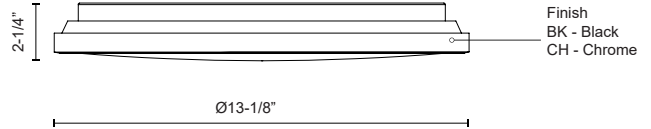

BROOK
FM43313-5CCT
 FLUSH MOUNT

PROJECT

FM43313-BK-5CCT
Black

FM43313-CH-5CCT
Chrome

DESCRIPTION

Circular steel base with polymeric body, frosted acrylic lens. Available in chrome or black finish.

SPECIFICATION DETAILS

Fixture Dimensions	D13-1/8" x H2-1/4"
Light Source	AC LED Module
Wattage	24W
Total Lumens	2040lm
Delivered Lumens	1260lm*
Voltage	120V
Color Temperature	Selectable CCT 2700K/3000K/3500K/4000K/5000K
CRI (Ra)	90CRI
LED Rated Life	50,000 hours
Dimming	100% - 10%, ELV Dimmer (Not Included)
Diffuser Details	Frosted acrylic diffuser
Location	Dry
Illumination Direction	Downlight
Mounting Style	All Orientation; Ceiling and Wall;
CEC Title 24 JA8	Yes, JA8-2022
Paint Finish	BK01; CH01;