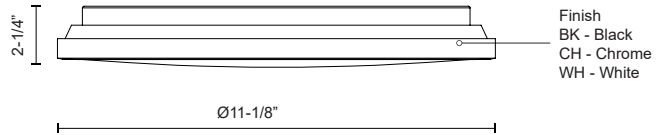

**BROOK
FM43311**
FLUSH MOUNT

PROJECT

FM43311-CH
Chrome

FM43311-BK
Black

FM43311-WH
White

SPECIFICATION DETAILS

Fixture Dimensions	D11-1/8" x H2-1/4"
Light Source	AC LED Module
Wattage	17W
Total Lumens	1355lm
Delivered Lumens	CH-800lm
Voltage	120V
Color Temperature	3000K
CRI (Ra)	90CRI
Optional Color Temps	2700K - 5000K Available, Minimum Order Quantities Apply
LED Rated Life	50,000 hours
Dimming	100% - 10%, ELV Dimmer (Not Included)
Diffuser Details	Frosted acrylic diffuser
Location	Dry
Mounting Style	All Orientation; Ceiling and Wall;
CEC Title 24 JA8	Yes, JA8-2022
Energy Star Certified	CH - Energy Star Compliant
Paint Finish	BK01; CH01; WH01;

* For custom options, consult factory for details.

* For warranty information, please visit www.kuzcolighting.com/warranty

DESCRIPTION

Circular steel base with polymeric body, frosted acrylic lens. Available in chrome, black or white finish.