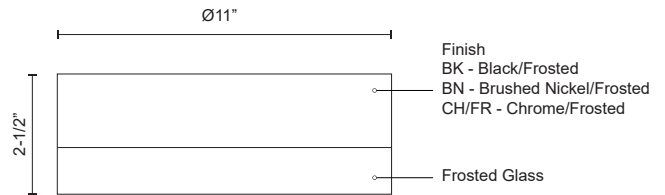

BEDFORD
FM3511-5CCT
 FLUSH MOUNT

PROJECT

FM3511-CH-FR-5CCT
 Chrome/Frosted

FM3511-BN-5CCT
 Brushed Nickel/Frosted

FM3511-BK-5CCT
 Black/Frosted

SPECIFICATION DETAILS

Fixture Dimensions	D11" x H2-1/2"
Light Source	AC LED Module
Wattage	20W
Total Lumens	1600lm
Delivered Lumens	BK-970lm*; BN-1000lm*; CH-FR-990lm*;
Voltage	120V
Color Temperature	Selectable CCT 2700K/3000K/3500K/4000K/5000K
CRI (Ra)	90CRI
LED Rated Life	50,000 hours
Dimming	100% - 10%, ELV Dimmer (Not Included)
Glass Details	Frosted Glass
Location	Dry
Mounting Style	All Orientation; Ceiling and Wall;
CEC Title 24 JA8	Yes, JA8-2022
Paint Finish	BN01; CH01;

* For custom options, consult factory for details.

* For warranty information, please visit www.kuzcolighting.com/warranty

DESCRIPTION

Single LED round flush mount ceiling fixture with three finishes. Round frosted glass and painted white interior with black, chrome or brushed nickel finish. Equipped with our powerful 120V AC LED technology.