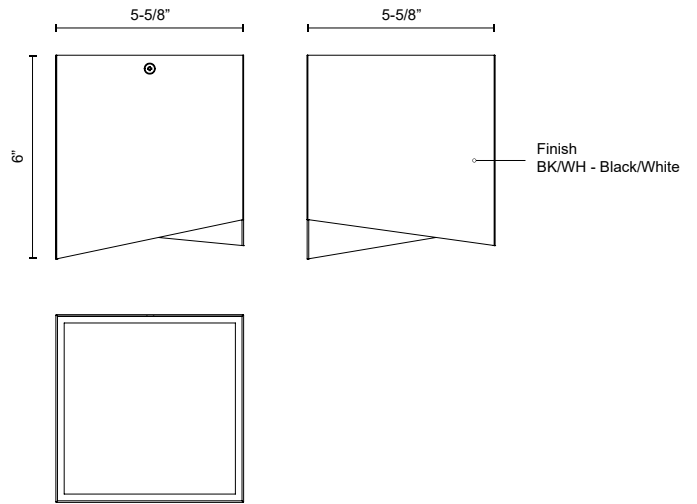

CUBIX
FM31205
FLUSH MOUNT

PROJECT

DESCRIPTION

The Cubix Collection is a playful take on the geometric patterns of origami. These fixtures are a luxe duotone finish of black and white that allows for easy integration into most color schemes and styles. The frosted acrylic diffuser provides softened direct lighting that's wonderful for bathrooms and kitchens.

SPECIFICATION DETAILS

Fixture Dimensions	L5-5/8" x W5-5/8" x H6"
Light Source	AC LED Module
Wattage	9W
Total Lumens	680lm
Delivered Lumens	440lm*
Voltage	120V
Color Temperature	3000K
CRI (Ra)	90CRI
Optional Color Temps	2700K - 5000K Available, Minimum Order Quantities Apply
LED Rated Life	50,000 hours
Dimming	100% - 10%, ELV Dimmer (Not Included)
Diffuser Details	White Acrylic
Location	Dry
Illumination Direction	Down
CEC Title 24 JA8	Yes, JA8-2022
Paint Finish	BK02; WH01;

* For custom options, consult factory for details.

* For warranty information, please visit www.kuzcolighting.com/warranty

KUZCO

CANADA: 19054 28TH AVENUE - SURREY, BC V3Z 6M3
USA: 3035 E. LONE MOUNTAIN ROAD - LAS VEGAS, NV 89081

WWW.KUZCOLIGHTING.COM

© 2023 KUZCO LIGHTING. ALL RIGHTS RESERVED.

COMMENT