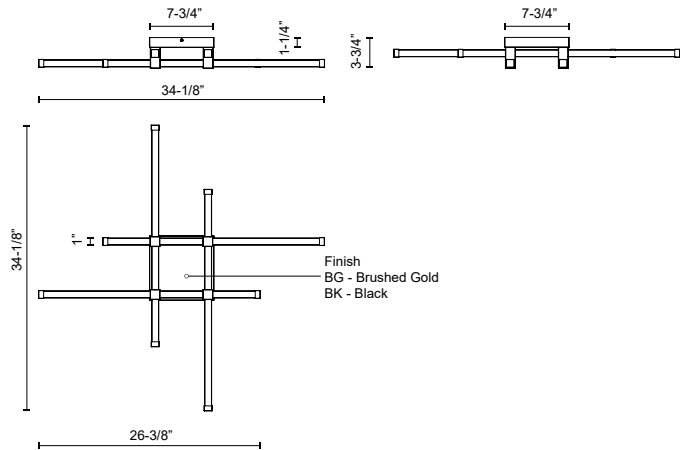

BLADE
FM23534
FLUSH MOUNT

PROJECT

SPECIFICATION DETAILS

Fixture Dimensions	L34-1/8" x W34-1/8" x H3-3/4"
Light Source	LED with DC Driver
Wattage	29W
Total Lumens	2250lm
Delivered Lumens	BG-2011lm; BK-1926lm;
Voltage	120V
Color Temperature	3000K
CRI (Ra)	90CRI
Optional Color Temps	2700K - 5000K Available, Minimum Order Quantities Apply
LED Rated Life	50,000 hours
Dimming	100% - 10%, TRIAC or ELV Dimmer (Not Included)
Diffuser Details	Clear Acrylic Exterior/White Silicone Interior
Location	Dry
Illumination Direction	Up/Down
CEC Title 24 JA8	Yes, JA8-2022
Canopy Dimensions	L7-3/4" x W7-3/4" x H1-1/4"
Paint Finish	BG01; BK02;

* For custom options, consult factory for details.

* For warranty information, please visit www.kuzcolighting.com/warranty

DESCRIPTION

The Blade Collection is as artistic as it is functional. With its linear design and long acrylic ribbed diffusers, the entire Blade family delivers a tremendous depth of light that makes for spectacular lighting in high-traffic areas of the home. With a variety of styles and hanging options available, it's easy to create a unique lighting environment of high caliber.

KUZCO

CANADA: 19054 28TH AVENUE - SURREY, BC V3Z 6M3
USA: 3035 E. LONE MOUNTAIN ROAD - LAS VEGAS, NV 89081

WWW.KUZCOLIGHTING.COM

© 2023 KUZCO LIGHTING. ALL RIGHTS RESERVED.

COMMENT