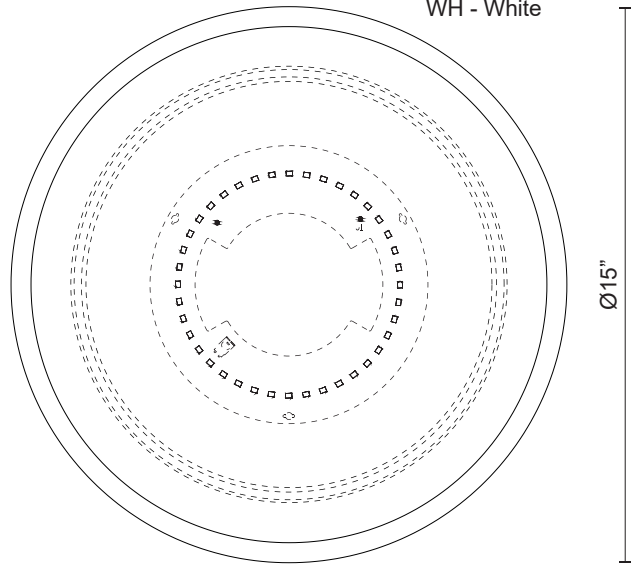

MALTA
FM1515
FLUSH MOUNT

PROJECT

FM1515-BG Brushed Gold FM1515-BN Brushed Nickel FM1515-CH Chrome FM1515-BK Black FM1515-WH White

SPECIFICATION DETAILS

Fixture Dimensions	D15" x H3-3/8"
Light Source	AC LED Module
Wattage	19W
Total Lumens	1300lm
Delivered Lumens	BN-840lm
Voltage	120V
Color Temperature	3000K
CRI (Ra)	90CRI
Optional Color Temps	2700K - 5000K Available, Minimum Order Quantities Apply
LED Rated Life	50,000 hours
Dimming	100% - 10%, ELV Dimmer (Not Included)
Glass Details	Opal Glass
Location	Dry
Mounting Style	All Orientation; Ceiling and Wall;
CEC Title 24 JA8	Yes, JA8-2022
Paint Finish	BG01; BK01; BN01; CH01; WH01;

* For custom options, consult factory for details.
* For warranty information, please visit www.kuzcolighting.com/warranty

DESCRIPTION

Single lamp LED flush mount ceiling fixture with round white opal glass. Metal details available in black, brushed nickel, chrome finish or brushed gold finish and is equipped with our powerful 120V AC LED technology

White
Opal
Glass

Finish
BK - Black
BN - Brushed Nickel
CH - Chrome
BG - Brushed Gold
WH - White

3-3/8"

Ø15"

KUZCO

CANADA: 19054 28TH AVENUE - SURREY, BC V3Z 6M3
USA: 3035 E. LONE MOUNTAIN ROAD - LAS VEGAS, NV 89081