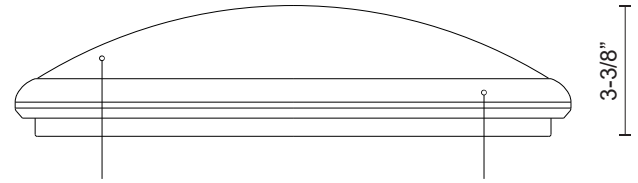

White
Opal
Glass

Finish
BK - Black
BN - Brushed Nickel
CH - Chrome
BG - Brushed Gold
WH - White

3-3/8"