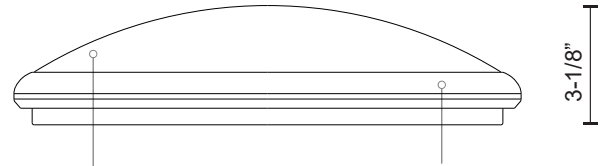

White Opal Glass

Finish
BG - Brushed Gold
BK - Black
BN - Brushed Nickel
CH - Chrome
WH - White