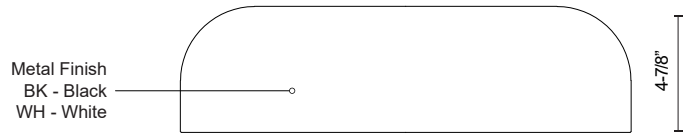

BEACON
FM13120-5CCT
 FLUSH MOUNT

PROJECT

FM13120-WH-5CCT
White

FM13120-BK-5CCT
Black

DESCRIPTION

The Beacon family is bold, contemporary, and timeless. Made with a steel shade and a powder-coated finish, this classic form can complement any space. Even illumination is produced with LED technology. Available as a flush mount or pendant in two sizes.

SPECIFICATION DETAILS

Fixture Dimensions	D20" x H4-7/8"
Light Source	AC LED Module
Wattage	24W
Total Lumens	1600lm
Delivered Lumens	1292lm
Voltage	120V
Color Temperature	Selectable CCT 2700K/3000K/3500K/4000K/5000K
CRI (Ra)	90CRI
LED Rated Life	50,000 hours
Dimming	100% - 10%, ELV Dimmer (Not Included)
Diffuser Details	Opal Glass
Shade Details	Heavy Spun Steel Shade
Location	Dry
Illumination Direction	Downlight
Mounting Style	All Orientation; Ceiling and Wall;
CEC Title 24 JA8	Yes, JA8-2022
Paint Finish	BK01; WH01;