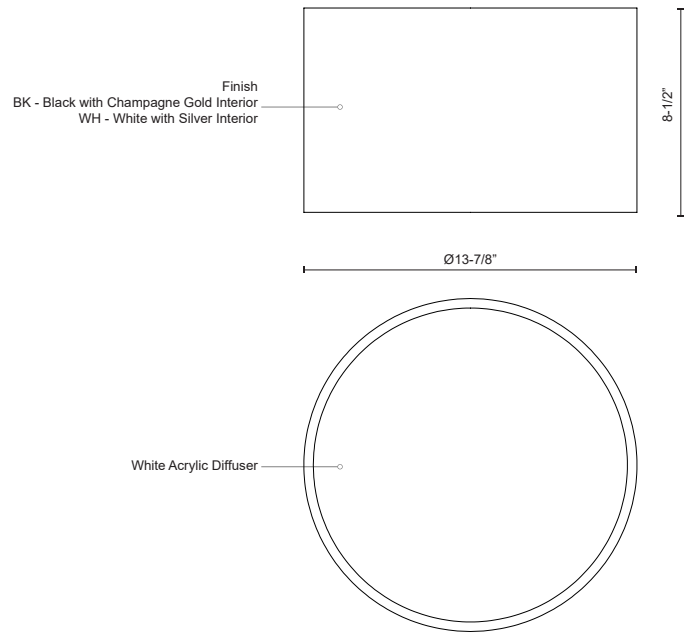

MOUSINNI
FM11414-5CCT
 FLUSH MOUNT

PROJECT

FM11414-WH-5CCT
White

FM11414-BK-5CCT
Black

SPECIFICATION DETAILS

Fixture Dimensions	D13-7/8" x H8-1/2"
Light Source	AC LED Module
Wattage	20W
Total Lumens	1600lm
Delivered Lumens	BK-540lm*; WH-715lm*;
Voltage	120V
Color Temperature	Selectable CCT 2700K/3000K/3500K/4000K/5000K
CRI (Ra)	90CRI
LED Rated Life	50,000 hours
Dimming	100% - 10%, ELV Dimmer (Not Included)
Diffuser Details	White Acrylic Diffuser
Location	Dry
Illumination Direction	Downlight
CEC Title 24 JA8	Yes, JA8-2022
Paint Finish	BK01; WH01;

* For custom options, consult factory for details.

* For warranty information, please visit www.kuzcolighting.com/warranty

DESCRIPTION

Immaculate in design two toned round cylinder shaped flush mount with white acrylic diffuser. Available in three different sizes and metal finishes in matte black exterior with champagne gold interior and white exterior with sleek silver interior. Equipped with our powerful 120V, AC LED technology