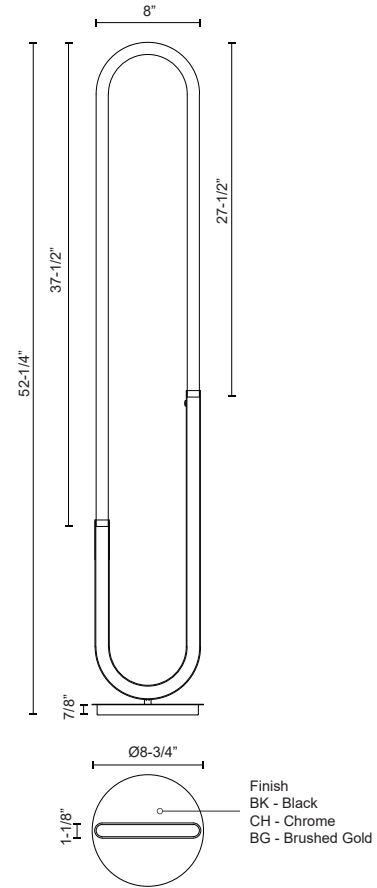

HURON FL95150

LAMPS

PROJECT

FL95150-CH
Chrome

FL95150-BG
Brushed Gold

FL95150-BK
Black

SPECIFICATION DETAILS

Fixture Dimensions	D8-3/4" x H52-1/4"
Light Source	LED with DC Driver
Wattage	21W
Total Lumens	1785lm
Delivered Lumens	1155lm*
Voltage	120V
Color Temperature	3000K
CRI (Ra)	90CRI
Optional Color Temps	2700K - 5000K Available, Minimum Order Quantities Apply
LED Rated Life	50,000 hours
Dimming	100% - 10%, Touch dimmer
Diffuser Details	Frosted acrylic diffuser
Location	Dry
Base Dimensions	D8-3/4" x H7/8"
Paint Finish	BG01; BK01; CH01;

* For custom options, consult factory for details.

* For warranty information, please visit www.kuzcolighting.com/warranty

DESCRIPTION

Steel base with die-cast aluminum body, acrylic frosted tube, matte powder-coated or plated finish