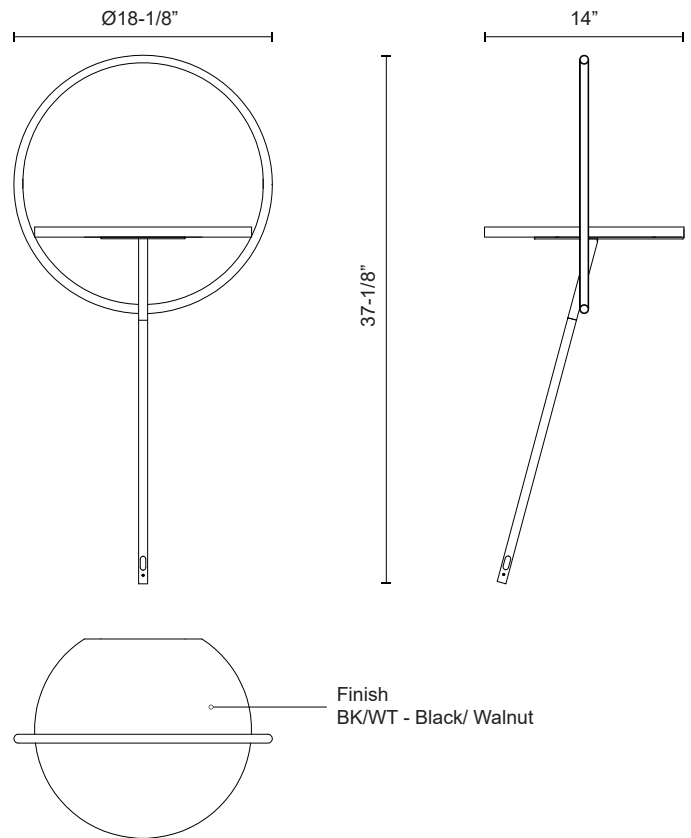

MAYA FL83818

LAMPS

PROJECT

SPECIFICATION DETAILS

Fixture Dimensions	W18-1/8" x H37-1/8" x E14"
Light Source	LED
Wattage	14W
Total Lumens	700lm
Delivered Lumens	300lm
Voltage	120V
Color Temperature	3000K
CRI (Ra)	90CRI
Optional Color Temps	2700K - 5000K Available, Minimum Order Quantities Apply
LED Rated Life	50,000 hours
Dimming	Non-Dimming, On/Off Push Button
Diffuser Details	White Silicone Diffuser
Wire Length	72"
Wire Type	Black/White Braided Wire
Location	Dry
Illumination Direction	Down
Material	Steel + Wood
Paint Finish	BK02; WT01;

* For custom options, consult factory for details.

* For warranty information, please visit www.kuzcolighting.com/warranty

DESCRIPTION

Designed to integrate seamlessly within the architecture of a space, the Maya leaning floor lamp melds the worlds between lighting and home furnishings. This floor lamp is designed to provide both light and support in the form of a dual end table and lamp. Perfect for bedside or living rooms, the Maya is easily situated in any modern space. Tabletop is finished in a stunning walnut stained wood, paired with our signature Matte Black hardware.

- Mounting hardware included
- Integrated LED, no need for bulbs
- Easy to install plug-in fixture
- Perfect for bedrooms, living rooms, and more

KUZCO

CANADA: 19054 28TH AVENUE - SURREY, BC V3Z 6M3
USA: 3035 E. LONE MOUNTAIN ROAD - LAS VEGAS, NV 89081

WWW.KUZCOLIGHTING.COM

© 2024 KUZCO LIGHTING. ALL RIGHTS RESERVED.

COMMENT