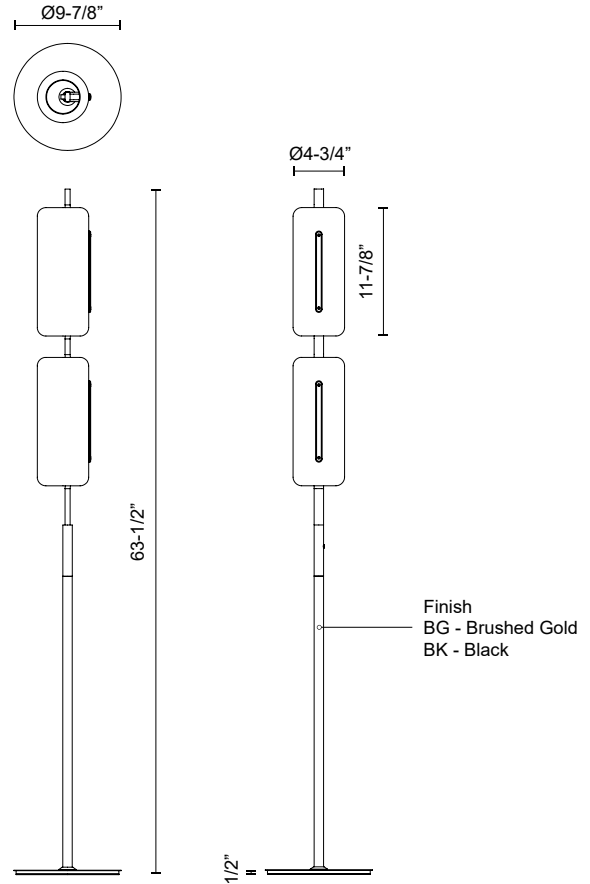

HILO FL28563

LAMPS

PROJECT

SPECIFICATION DETAILS

Fixture Dimensions	D9-7/8" x H63-1/2"
Light Source	LED with DC Driver
Wattage	17W
Total Lumens	1445lm
Delivered Lumens	BG-1075lm*; BK-1025lm*;
Voltage	120V
Color Temperature	3000K
CRI (Ra)	90CRI
Optional Color Temps	2700K - 5000K Available, Minimum Order Quantities Apply
LED Rated Life	50,000 hours
Dimming	100% - 10%, Touch dimmer
Diffuser Details	White Acrylic (interior)
Glass Details	Clear Glass (exterior)
Wire Type	Black Driver and Wire
Location	Dry
Illumination Direction	Up/Down
Paint Finish	BG01; BK02;
Base Dimensions	D9-7/8" x H1/2"

* For custom options, consult factory for details.

* For warranty information, please visit www.kuzcolighting.com/warranty

DESCRIPTION

Light and airy, the Hilo Collection uses Kuzco's signature light guide technology to illuminate your space brilliantly. The cylindrical glass shades allow for a clean, modern look that provides ample omnidirectional light to any room in the house. Available in brushed or powder-coated options.

KUZCO

CANADA: 19054 28TH AVENUE - SURREY, BC V3Z 6M3

USA: 3035 E. LONE MOUNTAIN ROAD - LAS VEGAS, NV 89081

WWW.KUZCOLIGHTING.COM

© 2023 KUZCO LIGHTING. ALL RIGHTS RESERVED.

COMMENT