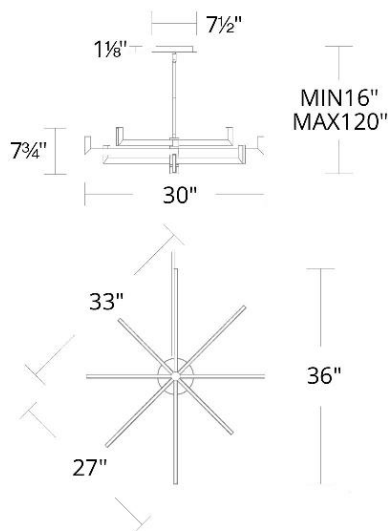

WAC LIGHTING

Ferrous

Pendant 4CCT

Fixture Type: _____

Catalog Number: _____

Project: _____

Location: _____

Model & Size	Color Temp	Finish	LED Watts	LED Lumens	Delivered Lumens
PD-33436 36"	2700K	BK Black	40 W	2300	1615
	3000K		40 W	2300	1615
	3500K		40 W	2300	1615
	4000K		40 W	2300	1615

Example: **PD-33436-40-BK**

For custom requests please contact customs@wacighting.com

DESCRIPTION

Free-wheeling. Strong angles converge, forming a bespoke ring of ambient light.

FEATURES

- Adjustable arms for a customized look
- Three 12" and one 6" downrods included (additional downrods available)
- May be mounted on a sloped ceiling
- Built in color temperature adjustability. Switch from 2700K/3000K/3500K/4000K
- Option to pre-select color temperature or adjust in the field
- Spin-on round canopy with minimal hardware
- Driver concealed within the canopy

SPECIFICATIONS

Color Temp:	4000K,3500K,3000K,2700K
Input:	120-277V,50/60Hz
CRI:	90
Dimming:	ELV: 100-10% , 0-10V: 100-5%,TRIAC: 100-5%
Rated Life:	50000 Hours
Standards:	ETL, cETL Damp Location Listed
Construction:	Extruded Aluminum body with acrylic diffuser

FINISHES:

Black

LINE DRAWING:

PD-33436