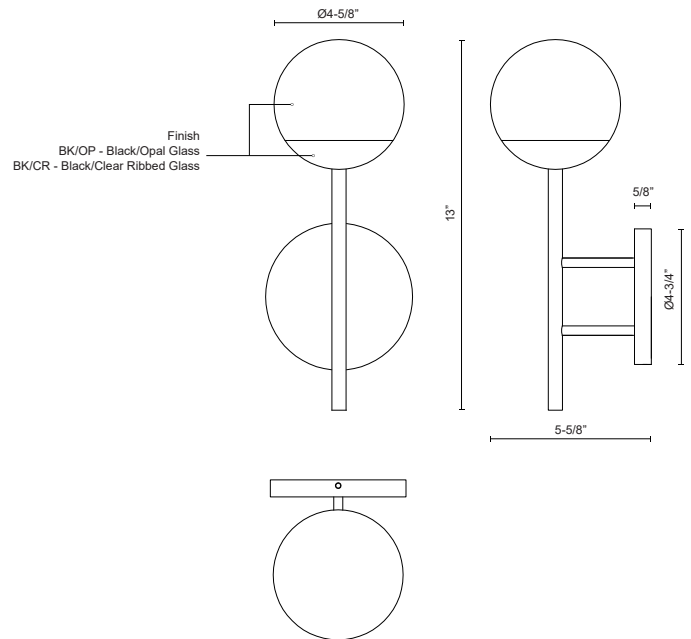

CLAREMONT EW78513

WALL

PROJECT

EW78513-BK/OP
Black/Opal Matte
Glass

EW78513-BK/CR
Black/Clear Ribbed
Glass

DESCRIPTION

Indulge in the timeless allure of Claremont as it reimagines the classic post lamp with a modern twist. A delicate dance of sleek metal accents embraces either Matte Opal Glass or Clear Ribbed Glass globes, conjuring a captivating ambiance that effortlessly transcends indoor and outdoor spaces alike. Finished in our signature Matte Black metal finish, Claremont invites you to bask in the glow of its transformative design.

Fixture Dimensions	W4-5/8" x H13" x E5-5/8"
Height from center	9"
Light Source	AC LED Module
Wattage	6W
Total Lumens	425lm
Delivered Lumens	BK/CR-180lm*; BK/OP-150lm*;
Voltage	120V
Color Temperature	3000K
CRI (Ra)	90CRI
Optional Color Temps	2700K - 5000K Available, Minimum Order Quantities Apply
LED Rated Life	50,000 hours
Dimming	100% - 10%, ELV Dimmer (Not Included)
Diffuser Details	Frosted PC
Glass Details	Clear Ribbed Glass; Opal Glass;
Location	Wet
Illumination Direction	Omni-directional
Mounting Style	Wall Mount, Up or Down
Canopy Dimensions	D4-3/4" x E5/8"
Material	Aluminum + Glass
Paint Finish	BK02