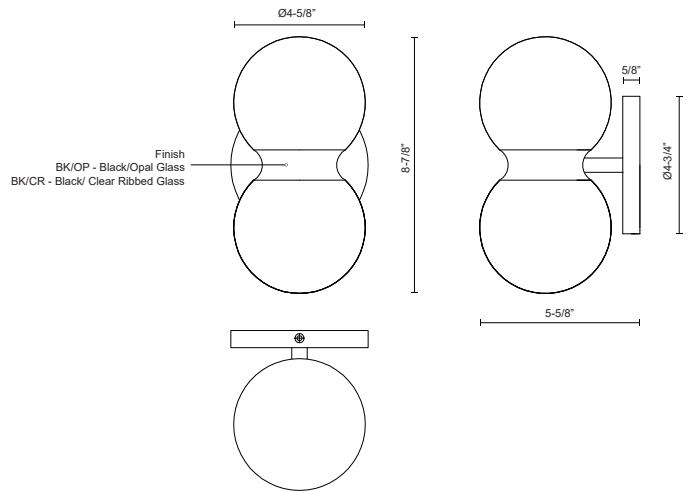

EW77209-BK/CR
Black/Clear Ribbed
Glass

EW77209-BK/OP
Black/Opal Matte
Glass

DESCRIPTION

Embrace the enchanting glow of Peri, where simplicity meets sophistication. With its matte black elegance and clear ribbed or matte opal glass accents, this exterior-rated outdoor wall sconce sets the stage for intimate moments under the stars. Let Peri's integrated LED light guide your path to love, illuminating your outdoor space with a timeless allure.

- Matte Opal or Clear Ribbed Glass options
- Matte Back finish
- Exterior rated for indoor or outdoor use
- Perfect for front doors, garage, or bathroom usage

SPECIFICATION DETAILS

Fixture Dimensions	W4-5/8" x H8-7/8" x E5-5/8"
Height from center	4-1/2"
Light Source	AC LED Module
Wattage	11W
Total Lumens	850lm
Delivered Lumens	BK/CR-300lm*; BK/OP-270lm*;
Voltage	120V
Color Temperature	3000K
CRI (Ra)	90CRI
Optional Color Temps	2700K - 5000K Available, Minimum Order Quantities Apply
LED Rated Life	50,000 hours
Dimming	100% - 10%, ELV Dimmer (Not Included)
Diffuser Details	Frosted PC
Glass Details	Clear Ribbed Glass; Opal Glass;
Location	Wet
Illumination Direction	Up/Down
Mounting Style	Wall Mount, All Orientation
Canopy Dimensions	D4-3/4" x E5/8"
Material	Aluminum + Glass
Paint Finish	BK02