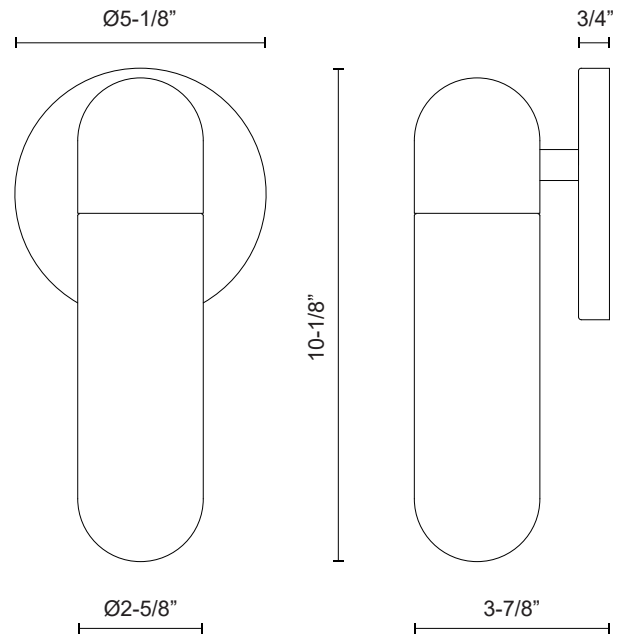

SPECIFICATION DETAILS

Fixture Dimensions	W2-5/8" x H10-1/8" x E3-7/8"
Height from center	7-1/2"
Lamp Type	Incandescent, T10, Medium Base
Wattage	1 x 60W
Voltage	120V
Glass Details	Clear Water Glass
ADA Compliant	Yes
Location	Wet, IP65
Bulbs Included	No
Illumination Direction	Omni-directional
Mounting Style	Wall Mount, Up or Down
Canopy Dimensions	D5-1/8" x E3/4"
Material	Aluminum + Glass
Paint Finish	BK02

* For custom options, consult factory for details.

* For warranty information, please visit www.kuzcolighting.com/warranty

DESCRIPTION

Discover modern sophistication with our simple yet striking pill-shaped Lima outdoor wall sconce. Crafted in matte black with water glass accents, this fixture seamlessly complements a contemporary exterior. Equipped with integrated LED lighting, it bathes your outdoor space in warm, inviting illumination.

- Matte Black finish
- Ample Water Glass Shade
- Requires 1 x 60W medium based bulb (recommended T10)
- Exterior rated for outdoor or indoor use
- Perfect for front doors, garage, or bathroom usage

KUZCO

CANADA: 19054 28TH AVENUE - SURREY, BC V3Z 6M3
USA: 3035 E. LONE MOUNTAIN ROAD - LAS VEGAS, NV 89081

WWW.KUZCOLIGHTING.COM

© 2024 KUZCO LIGHTING. ALL RIGHTS RESERVED.

COMMENT