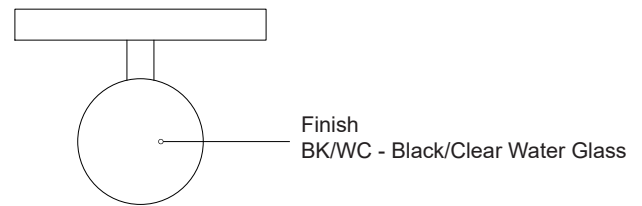

EW73210-BK/WC
Black/Clear Water
Glass

SPECIFICATION DETAILS

Fixture Dimensions	W2-5/8" x H10-1/8" x E3-7/8"
Height from center	7-1/2"
Lamp Type	Incandescent, T10, Medium Base
Wattage	1 x 60W
Voltage	120V
Glass Details	Clear Water Glass
ADA Compliant	Yes
Location	Wet, IP65
Bulbs Included	No
Illumination Direction	Omni-directional
Mounting Style	Wall Mount, Up or Down
Canopy Dimensions	D5-1/8" x E3/4"
Material	Aluminum + Glass
Paint Finish	BK02

* For custom options, consult factory for details.

* For warranty information, please visit www.kuzcolighting.com/warranty

DESCRIPTION

Discover modern sophistication with our simple yet striking pill-shaped Lima outdoor wall sconce. Crafted in matte black with water glass accents, this fixture seamlessly complements a contemporary exterior. Equipped with integrated LED lighting, it bathes your outdoor space in warm, inviting illumination.

- Matte Black finish
- Ample Water Glass Shade
- Requires 1 x 60W medium based bulb (recommended T10)
- Exterior rated for outdoor or indoor use
- Perfect for front doors, garage, or bathroom usage

KUZCO