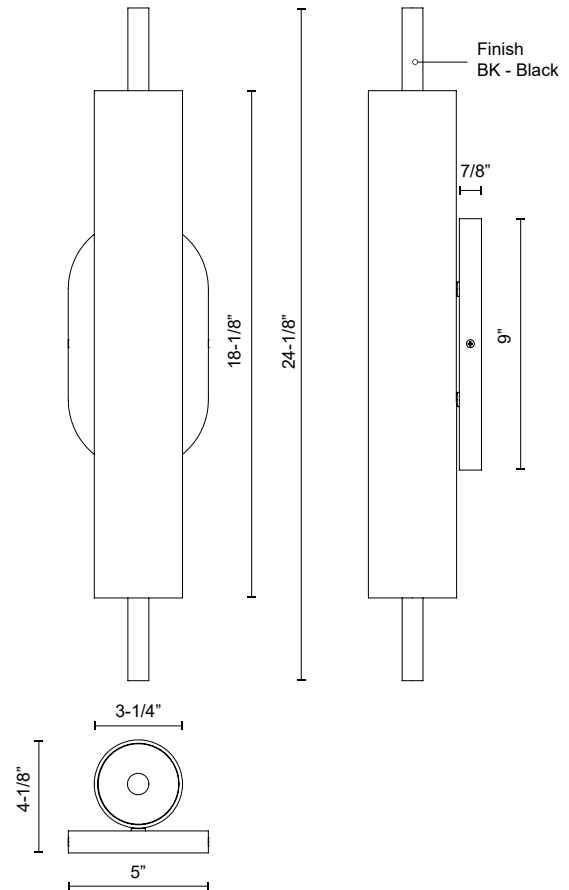

ESTES EW72724

WALL

PROJECT

SPECIFICATION DETAILS

Fixture Dimensions	W3-1/4" x H24-1/8" x E4-1/8"
Light Source	AC LED Module
Wattage	20W
Total Lumens	1620lm
Delivered Lumens	935lm
Voltage	120V
Color Temperature	3000K
CRI (Ra)	90CRI
Optional Color Temps	2700K - 5000K Available, Minimum Order Quantities Apply
LED Rated Life	50,000 hours
Dimming	100% - 10%, ELV Dimmer (Not Included)
Glass Details	Opal Glass
Location	Wet
Illumination Direction	Front/Back
Mounting Style	All Orientation
Canopy Dimensions	W5" x H9" x E7/8"
Paint Finish	BK02

* For custom options, consult factory for details.

* For warranty information, please visit www.kuzcolighting.com/warranty

DESCRIPTION

Achieve delicate outdoor lighting with our Estes Collection. These scroll-like pendant lamps provide a level of sophistication and refinement that can instantly boost your curb appeal. The opal glass diffuser offers omni directional lighting for ample illumination that's perfect for the outdoors and darker areas of the home. These charismatic lights can also be used as vanity lights for a soft luxurious look.

KUZCO

CANADA: 19054 28TH AVENUE - SURREY, BC V3Z 6M3

USA: 3035 E. LONE MOUNTAIN ROAD - LAS VEGAS, NV 89081

WWW.KUZCOLIGHTING.COM

© 2023 KUZCO LIGHTING. ALL RIGHTS RESERVED.

COMMENT