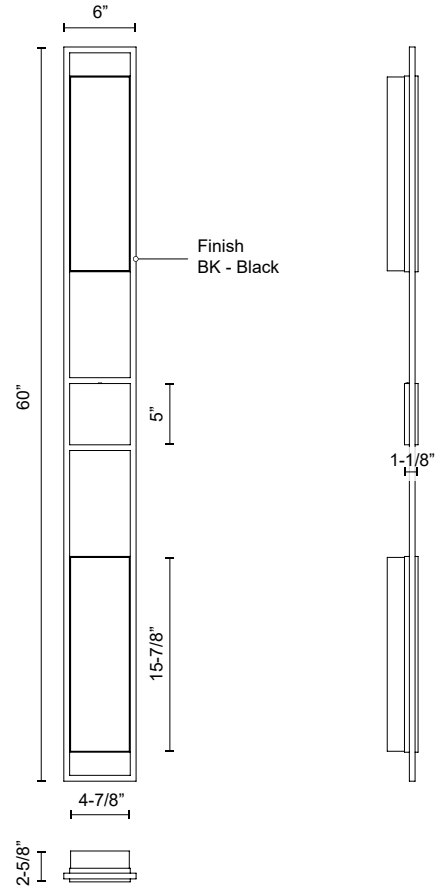

ASPEN EW72560

WALL

PROJECT

EW72560-BK
Black

SPECIFICATION DETAILS

Fixture Dimensions	W6" x H60" x E2-5/8"
Light Source	AC LED Module
Wattage	40W
Total Lumens	3400lm
Delivered Lumens	1580lm*
Voltage	120V
Color Temperature	3000K
CRI (Ra)	90CRI
Optional Color Temps	2700K - 5000K Available, Minimum Order Quantities Apply
LED Rated Life	50,000 hours
Dimming	100% - 10%, ELV Dimmer (Not Included)
Glass Details	Clear Exterior White Interior Glass
ADA Compliant	Yes
Location	Wet
Illumination Direction	Front
Mounting Style	All Orientation
Paint Finish	BK02

* For custom options, consult factory for details.

* For warranty information, please visit www.kuzcolighting.com/warranty

DESCRIPTION

Oversized exterior lighting meets chic, refined design in the Aspen Collection. With two sizes available, these extravagant light fixtures are upscale with a modern design that can be mounted either horizontally or vertically, depending on preference and style. Each lamp emits omni directional light that's wonderful for illuminating the front of your home.