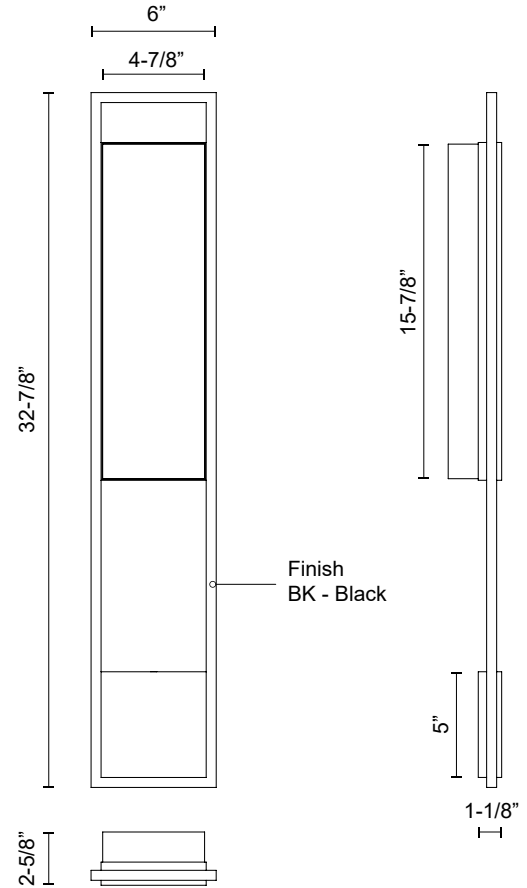

ASPEN EW72533

WALL

PROJECT

SPECIFICATION DETAILS

Fixture Dimensions	W6" x H32-7/8" x E2-5/8"
Light Source	AC LED Module
Wattage	20W
Total Lumens	1750lm
Delivered Lumens	750lm*
Voltage	120V
Color Temperature	3000K
CRI (Ra)	90CRI
Optional Color Temps	2700K - 5000K Available, Minimum Order Quantities Apply
LED Rated Life	50,000 hours
Dimming	100% - 10%, ELV Dimmer (Not Included)
Glass Details	Clear Exterior White Interior Glass
ADA Compliant	Yes
Location	Wet
Illumination Direction	Front
Mounting Style	All Orientation
Paint Finish	BK02

* For custom options, consult factory for details.

* For warranty information, please visit www.kuzcolighting.com/warranty

DESCRIPTION

Oversized exterior lighting meets chic, refined design in the Aspen Collection. With two sizes available, these extravagant light fixtures are upscale with a modern design that can be mounted either horizontally or vertically, depending on preference and style. Each lamp emits omni directional light that's wonderful for illuminating the front of your home.

KUZCO

CANADA: 19054 28TH AVENUE - SURREY, BC V3Z 6M3
USA: 3035 E. LONE MOUNTAIN ROAD - LAS VEGAS, NV 89081

WWW.KUZCOLIGHTING.COM

© 2023 KUZCO LIGHTING. ALL RIGHTS RESERVED.

COMMENT