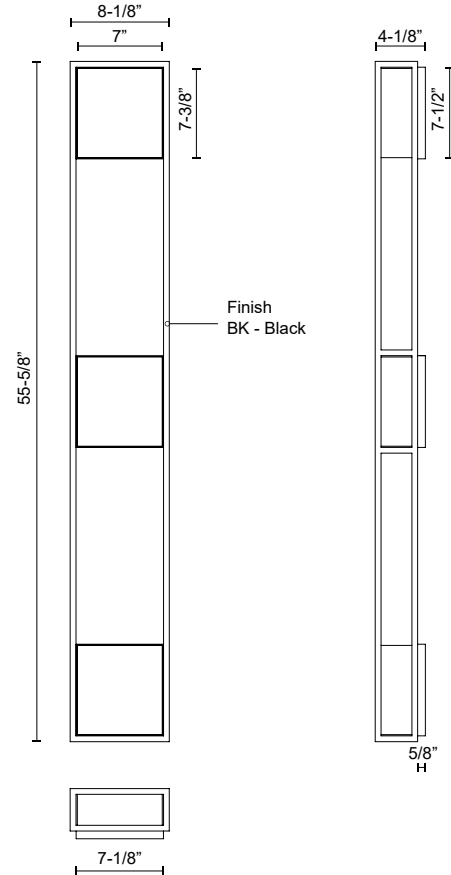

VAIL EW72355

WALL

PROJECT

SPECIFICATION DETAILS

Fixture Dimensions	W8-1/8" x H55-5/8" x E4-1/8"
Light Source	AC LED Module
Wattage	50W
Total Lumens	3700lm
Delivered Lumens	1700lm*
Voltage	120V
Color Temperature	3000K
CRI (Ra)	90CRI
Optional Color Temps	2700K - 5000K Available, Minimum Order Quantities Apply
LED Rated Life	50,000 hours
Dimming	100% - 10%, ELV Dimmer (Not Included)
Glass Details	Clear Exterior White Interior Glass
Location	Wet
Illumination Direction	Front
Mounting Style	All Orientation
Paint Finish	BK02

* For custom options, consult factory for details.

* For warranty information, please visit www.kuzcolighting.com/warranty

DESCRIPTION

Luxe lighting that will make your home stand out is what the Vail Collection offers. The geometric design provides a simple yet elegant approach to lighting the exterior or interior of your home. Each size can be mounted horizontally or vertically, allowing you to create an extraordinary lighting arrangement.

KUZCO

CANADA: 19054 28TH AVENUE - SURREY, BC V3Z 6M3
USA: 3035 E. LONE MOUNTAIN ROAD - LAS VEGAS, NV 89081

WWW.KUZCOLIGHTING.COM

© 2023 KUZCO LIGHTING. ALL RIGHTS RESERVED.

COMMENT