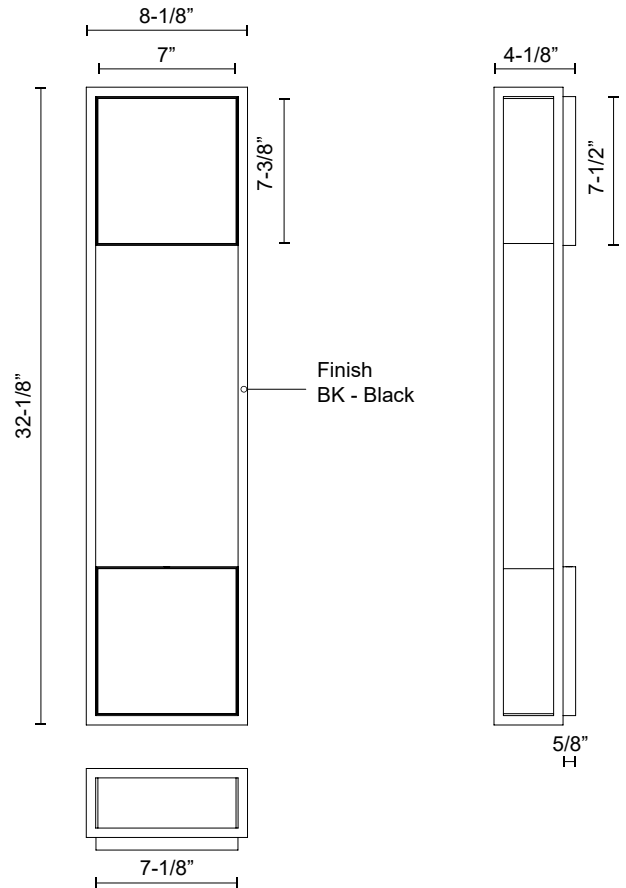

VAIL EW72332

WALL

PROJECT

SPECIFICATION DETAILS

Fixture Dimensions	W8-1/8" x H32-1/8" x E4-1/8"
Light Source	AC LED Module
Wattage	33W
Total Lumens	2500lm
Delivered Lumens	1113lm
Voltage	120V
Color Temperature	3000K
CRI (Ra)	90CRI
Optional Color Temps	2700K - 5000K Available, Minimum Order Quantities Apply
LED Rated Life	50,000 hours
Dimming	100% - 10%, ELV Dimmer (Not Included)
Glass Details	Clear Exterior White Interior Glass
Location	Wet
Illumination Direction	Front
Mounting Style	All Orientation
Paint Finish	BK02

* For custom options, consult factory for details.

* For warranty information, please visit www.kuzcolighting.com/warranty

DESCRIPTION

Luxe lighting that will make your home stand out is what the Vail Collection offers. The geometric design provides a simple yet elegant approach to lighting the exterior or interior of your home. Each size can be mounted horizontally or vertically, allowing you to create an extraordinary lighting arrangement.

KUZCO

CANADA: 19054 28TH AVENUE - SURREY, BC V3Z 6M3

USA: 3035 E. LONE MOUNTAIN ROAD - LAS VEGAS, NV 89081

WWW.KUZCOLIGHTING.COM

© 2023 KUZCO LIGHTING. ALL RIGHTS RESERVED.

COMMENT