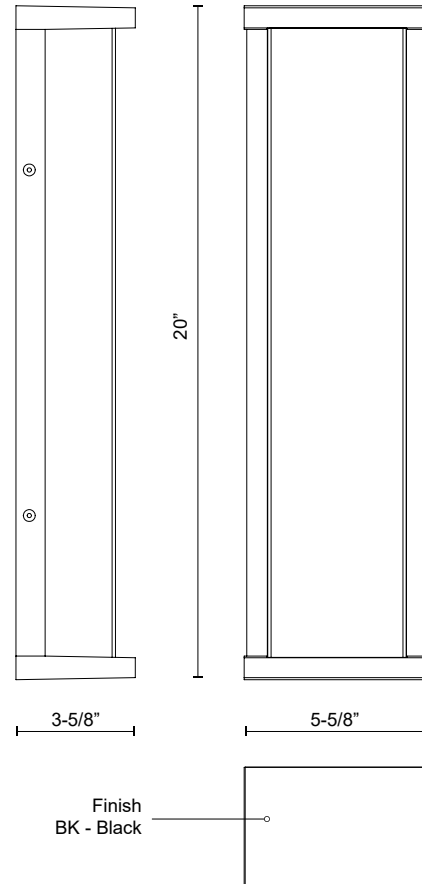

BRAVO EW70720

WALL

PROJECT

SPECIFICATION DETAILS

Fixture Dimensions	W5-5/8" x H20" x E3-5/8"
Light Source	AC LED Module
Wattage	30W
Total Lumens	2550lm
Delivered Lumens	1330lm
Voltage	120V
Color Temperature	3000K
CRI (Ra)	90CRI
Optional Color Temps	2700K - 5000K Available, Minimum Order Quantities Apply
LED Rated Life	50,000 hours
Dimming	100% - 10%, ELV Dimmer (Not Included)
Diffuser Details	Frosted PC
ADA Compliant	Yes
Location	Wet
Illumination Direction	Front
Mounting Style	All Orientation
Paint Finish	BK02

* For custom options, consult factory for details.

* For warranty information, please visit www.kuzcolighting.com/warranty

DESCRIPTION

A dignified presentation of light, the Bravo Collection offers a refined look that sparks conversation. These striking rectangular exterior lights emit an omni directional glow that provides a flood of light to any space you need. Available in two sizes and mounting options to illuminate your exterior space with ease and style.

KUZCO

CANADA: 19054 28TH AVENUE - SURREY, BC V3Z 6M3

USA: 3035 E. LONE MOUNTAIN ROAD - LAS VEGAS, NV 89081

WWW.KUZCOLIGHTING.COM

© 2023 KUZCO LIGHTING. ALL RIGHTS RESERVED.

COMMENT