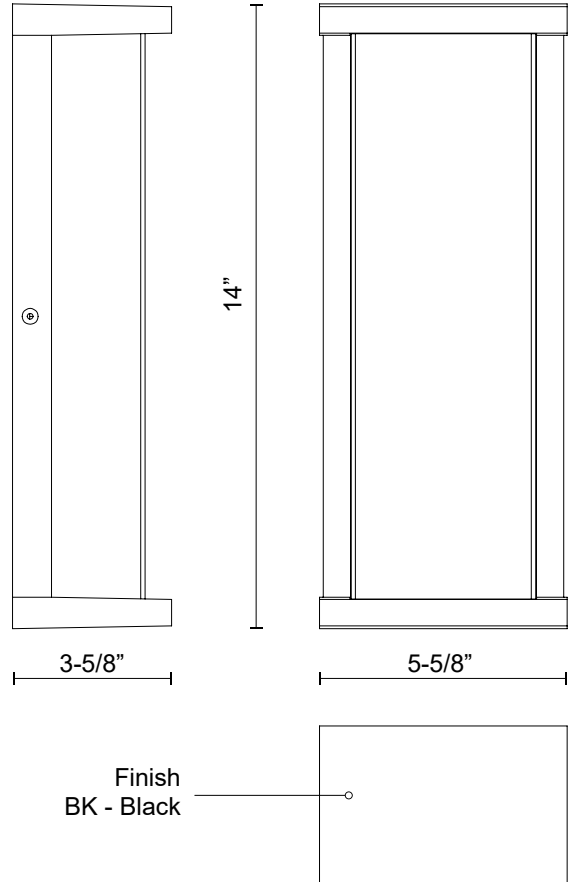

BRAVO EW70714

WALL

PROJECT

EW70714-BK
Black

SPECIFICATION DETAILS

Fixture Dimensions	W5-5/8" x H14" x E3-5/8"
Light Source	AC LED Module
Wattage	21W
Total Lumens	1700lm
Delivered Lumens	901lm
Voltage	120V
Color Temperature	3000K
CRI (Ra)	90CRI
Optional Color Temps	2700K - 5000K Available, Minimum Order Quantities Apply
LED Rated Life	50,000 hours
Dimming	100% - 10%, ELV Dimmer (Not Included)
Diffuser Details	Frosted PC
ADA Compliant	Yes
Location	Wet
Illumination Direction	Front
Mounting Style	All Orientation
Paint Finish	BK02

* For custom options, consult factory for details.

* For warranty information, please visit www.kuzcolighting.com/warranty

DESCRIPTION

A dignified presentation of light, the Bravo Collection offers a refined look that sparks conversation. These striking rectangular exterior lights emit an omni directional glow that provides a flood of light to any space you need. Available in two sizes and mounting options to illuminate your exterior space with ease and style.