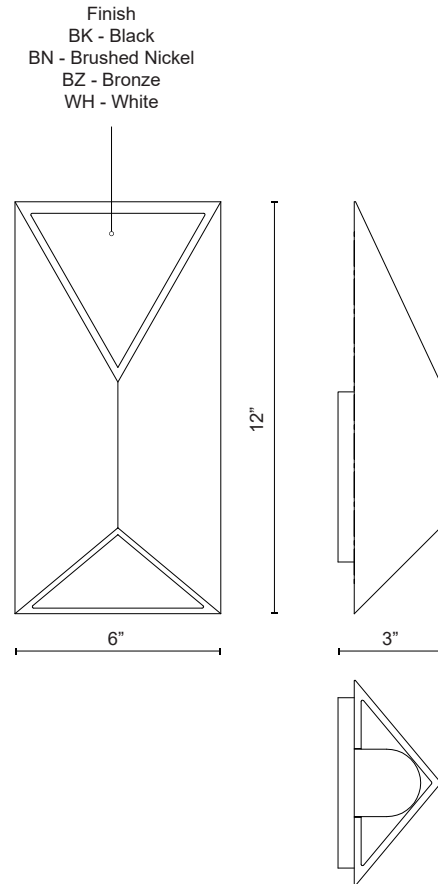

Fixture Dimensions	W6" x H12" x E3"
Light Source	AC LED Module
Wattage	11W
Total Lumens	800lm
Delivered Lumens	BN-172lm
Voltage	120V
Color Temperature	3000K
CRI (Ra)	90CRI
Optional Color Temps	2700K - 5000K Available, Minimum Order Quantities Apply
LED Rated Life	50,000 hours
Dimming	100% - 10%, ELV Dimmer (Not Included)
Diffuser Details	Acrylic diffuser
ADA Compliant	Yes
Location	Wet
Illumination Direction	Up and Down
Mounting Style	All Orientation; Wall;
Paint Finish	BK02; BZ02; WH02;

* For custom options, consult factory for details.

* For warranty information, please visit www.kuzcolighting.com/warranty

DESCRIPTION

Stunning minimalist aluminum housing wall sconce available in black, brushed nickel, bronze and white finishes. Rectangle shaped with triangular opening omitting light up and down. Equipped with our powerful 120V AC LED technology