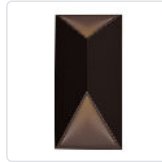

INDIO EW60312

WALL

PROJECT

EW60312-BK
Black

EW60312-BN
Brushed Nickel

EW60312-BZ
Bronze

EW60312-WH
White

SPECIFICATION DETAILS

Fixture Dimensions	W6" x H12" x E3"
Light Source	AC LED Module
Wattage	11W
Total Lumens	800lm
Delivered Lumens	BN-172lm
Voltage	120V
Color Temperature	3000K
CRI (Ra)	90CRI
Optional Color Temps	2700K - 5000K Available, Minimum Order Quantities Apply
LED Rated Life	50,000 hours
Dimming	100% - 10%, ELV Dimmer (Not Included)
Diffuser Details	Acrylic diffuser
ADA Compliant	Yes
Location	Wet
Illumination Direction	Up and Down
Mounting Style	All Orientation; Wall;
Paint Finish	BK02; BZ02; WH02;

* For custom options, consult factory for details.

* For warranty information, please visit www.kuzcolighting.com/warranty

DESCRIPTION

Stunning minimalist aluminum housing wall sconce available in black, brushed nickel, bronze and white finishes. Rectangle shaped with triangular opening omitting light up and down. Equipped with our powerful 120V AC LED technology